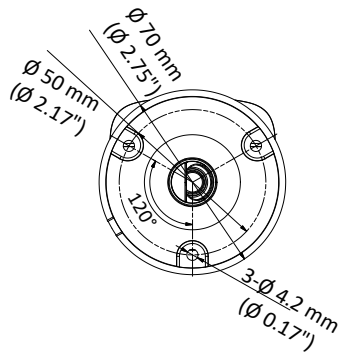

Dimension

Accessory

Distributed by

HIKVISION

Headquarters

No.555 Qianmo Road, Binjiang District,
Hangzhou 310051, China
T +86-571-8807-5998
overseasbusiness@hikvision.com

Hikvision USA
T +1-909-895-0400
sales.usa@hikvision.com

Hikvision Australia
T +61-2-8599-4233
salesau@hikvision.com

Hikvision India
T +91-22-28469900
sales@pramahikvision.com

Hikvision Canada
T +1-866-200-6690
sales.canada@hikvision.com

Hikvision Thailand
T +662-275-9949
sales.thailand@hikvision.com

Hikvision Europe
T +31-23-5542770
sales.eu@hikvision.com

Hikvision Italy
T +39-0438-6902
info.it@hikvision.com

Hikvision Brazil
T +55 11 3318-0050
Latam.support@hikvision.com

Hikvision Turkey
T +90 (216)521 7070- 7074
sales.tr@hikvision.com

Hikvision Malaysia
T +601-7652-2413
sales.my@hikvision.com

Hikvision UK & Ireland
T +01628-902140
sales.uk@hikvision.com

Hikvision South Africa
Tel: +27 (10) 0351172
sale.africa@hikvision.com

Hikvision France
T +33(0)1-85-330-450
info.fr@hikvision.com

Hikvision Kazakhstan
T +7-727-9730667
nikia.panfilov@hikvision.ru

Hikvision Vietnam
T +84-974270888
sales.vt@hikvision.com

Hikvision UAE
T +971-4-4432090
salesme@hikvision.com

Hikvision Singapore
T +65-6684-4718
sg@hikvision.com

Hikvision Spain
T +34-91-737-16-55
info.es@hikvision.com

Hikvision Tashkent
T +99-87-1238-9438
uzb@hikvision.ru

Hikvision Hong Kong
T +852-2151-1761
info.hk@hikvision.com

Hikvision Russia
T +7-495-669-67-99
sateru@hikvision.com

Hikvision Korea
T +82-[0]31-731-8817
sales.korea@hikvision.com

Hikvision Poland
T +48-22-460-01-50
info.pl@hikvision.com

Hikvision Indonesia
T +62-21-2933759
Sales.Indonesia@hikvision.com