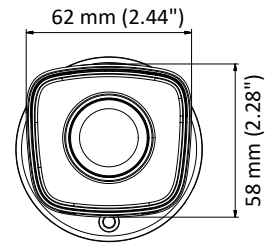

Client	iVMS-4200, Hik-Connect, iVMS-5200, iVMS-4500
Web Browser	IE8+, Chrome 31.0-44, Firefox 30.0-51, Safari 8.0+
Interface	
Communication Interface	1 RJ45 10M/100M self-adaptive Ethernet port
General	
Operating Conditions	IR OFF: -30 °C to 60 °C (-22 °F to 140 °F), IR ON: -30 °C to 45 °C (-22 °F to 113 °F), humidity: 95% or less (non-condensing)
Power Supply	12 VDC ± 25%, 5.5 mm coaxial power plug
Power Consumption and Current	12 VDC, 0.3 A, Max: 3.5 W
Protection Level	IP67
Material	Plastic
Dimensions	Camera: 165 mm × 62 mm × 58 mm (6.50" × 2.44" × 2.28") With package: 216 mm × 121 mm × 118 mm (8.5" × 4.8" × 4.6")
Weight	Camera: Approx. 270 g (0.6 lb.) With package: Approx. 510 g (1.1 lb.)

Available Model

DS-2CD1023G1-ID (2.8/4 mm)

Dimension

Accessory

HIA-J101
Junction Box

Distributed by

HIKVISION

Headquarters