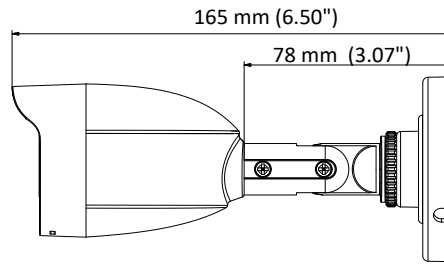

Dimension

Accessory

Distributed by

HIKVISION

Headquarters

No.555 Qianmo Road, Binjiang District,
Hangzhou 310051, China
T +86-571-8807-5998
overseasbusiness@hikvision.com

Hikvision USA
T +1-909-895-0400
sales.usa@hikvision.com

Hikvision Australia
T +61-2-8599-4233
salesau@hikvision.com

Hikvision India
T +91-22-28469900
sales@pramahikvision.com

Hikvision Canada
T +1-866-200-6690
sales.canada@hikvision.com

Hikvision Thailand
T +662-275-9949
sales.thailand@hikvision.com

Hikvision Europe
T +31-23-5542770
sales.eu@hikvision.com

Hikvision Italy
T +39-0438-6902
info.it@hikvision.com

Hikvision Brazil
T +55 11 3318-0050
Latam.support@hikvision.com

Hikvision Turkey
T +90 (216)521 7070- 7074
sales.tr@hikvision.com

Hikvision Malaysia
T +601-7652-2413
sales.my@hikvision.com

Hikvision UK & Ireland
T +01628-902140
sales.uk@hikvision.com

Hikvision South Africa
Tel: +27 (10) 0351172
sale.africa@hikvision.com

Hikvision France
T +33(0)1-85-330-450
info.fr@hikvision.com

Hikvision Kazakhstan
T +7-727-9730667
nikia.panfilov@hikvision.ru

Hikvision Vietnam
T +84-974270888
sales.vt@hikvision.com

Hikvision UAE
T +971-4-4432090
salesme@hikvision.com

Hikvision Singapore
T +65-6684-4718
sg@hikvision.com

Hikvision Spain
T +34-91-737-16-55
info.es@hikvision.com

Hikvision Tashkent
T +99-87-1238-9438
uzb@hikvision.ru

Hikvision Hong Kong
T +852-2151-1761
info.hk@hikvision.com

Hikvision Russia
T +7-495-669-67-99
sateru@hikvision.com

Hikvision Korea
T +82-[0]31-731-8817
sales.korea@hikvision.com

Hikvision Poland
T +48-22-460-01-50
info.pl@hikvision.com

Hikvision Indonesia
T +62-21-2933759
Sales.Indonesia@hikvision.com