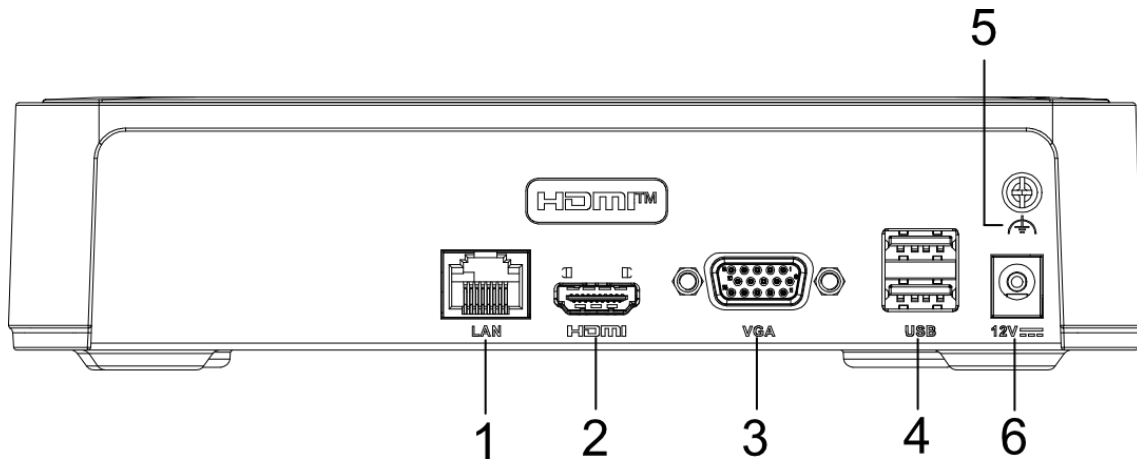

Network & Ethernet Access

- 1 self-adaptive 10/100 Mbps Ethernet interface
- Hik-Connect for easy network management

▪ Specification

Video and Audio	
IP Video Input	4-ch Up to 6 MP resolution
Incoming Bandwidth	40 Mbps
Outgoing Bandwidth	60 Mbps
HDMI Output	1-ch, 1920 × 1080p/60 Hz, 1600 × 1200/60 Hz, 1280 × 1024/60 Hz, 1280 × 720/60 Hz
VGA Output	1-ch, 1920 × 1080p/60 Hz, 1600 × 1200/60 Hz, 1280 × 1024/60 Hz, 1280 × 720/60 Hz
Video Output Mode	HDMI/VGA simultaneous output
Decoding	
Decoding Format	H.265+/H.265/ H.264+/H.264
Recording Resolution	6 MP/4 MP/3 MP/1080p/UXGA /720p/VGA/4CIF/DCIF/ 2CIF/CIF/QCIF
Synchronous playback	4-ch
Decoding Capability	4-ch@1080p (30 fps) or 2-ch@4 MP (30 fps) or 1-ch@6 MP (30 fps)
Stream Type	Video, Video & Audio
Network	
Remote Connection	16
Network Protocol	TCP/IP, DHCP, Hik-Connect, DNS, DDNS, NTP, SADP, SMTP, UPnP™
Network Interface	1, RJ-45 10/100 Mbps self-adaptive Ethernet interface
Auxiliary Interface	
SATA	1 SATA interface
Capacity	Up to 6 TB capacity for each disk
Alarm In/Out	N/A
USB Interface	Rear panel: 2 × USB 2.0
General	
Power Supply	12 VDC, 1.5 A
Consumption	≤ 10 W (without HDD)
Working Temperature	-10 °C to 55 °C (14 °F to 131 °F)
Working Humidity	10% to 90%
Dimension (W × D × H)	200 × 200 × 48 mm (7.9" × 8.1" × 1.9")
Weight	≤ 1 kg (without HDD, 2.2 lb.)
Certification	
CE	EN50130-4, EN 61000-3-2,EN 61000-3-3

Dimension

scale/1:1;Unit/mm

Physical Interface

No.	Description	No.	Description
1	LAN network interface	4	USB interfaces
2	HDMI interface	5	GND
3	VGA interface	6	Power supply

Available Model

HWN-2104H (D)

Headquarters