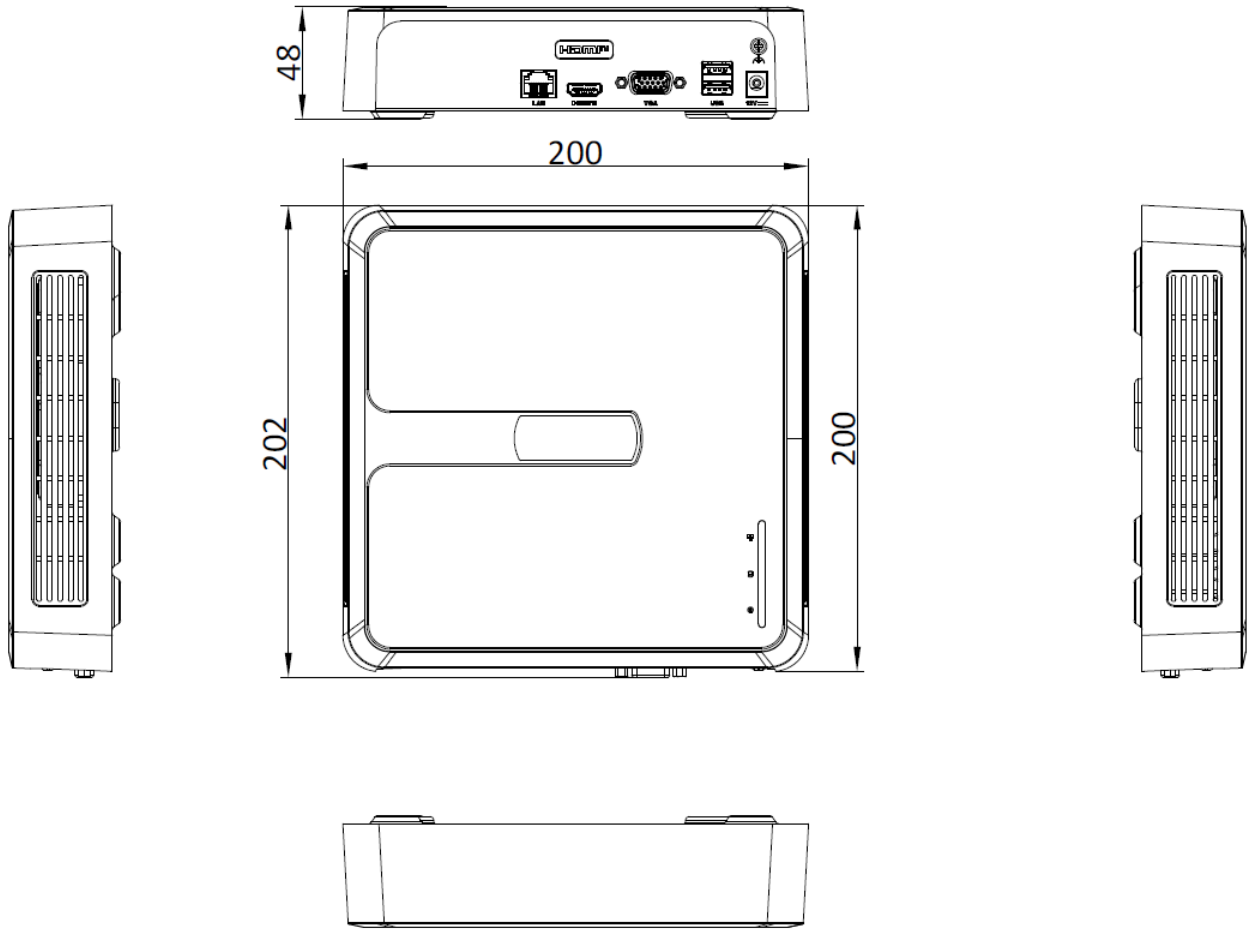

Compression and Recording

- H.265+ compression effectively reduces the storage space by up to 75%
- Full channel recording at up to 4 MP resolution

Storage and Playback

- 2-ch@4 MP or 4-ch@1080p playback resolution
- 1 SATA interface (up to 6 TB capacity per HDD)

Network & Ethernet Access

- 1 self-adaptive 10/100 Mbps Ethernet interface
- Hik-Connect for easy network management

▪ Specification

Video and Audio	
IP Video Input	4-ch Up to 6 MP resolution
Incoming Bandwidth	40 Mbps
Outgoing Bandwidth	60 Mbps
HDMI Output	1-ch, 1920 × 1080p/60 Hz, 1600 × 1200/60 Hz, 1280 × 1024/60 Hz, 1280 × 720/60 Hz
VGA Output	1-ch, 1920 × 1080p/60 Hz, 1600 × 1200/60 Hz, 1280 × 1024/60 Hz, 1280 × 720/60 Hz
Video Output Mode	HDMI/VGA simultaneous output
Decoding	
Decoding Format	H.265+/H.265/ H.264+/H.264
Recording Resolution	6 MP/4 MP/3 MP/1080p/UXGA /720p/VGA/4CIF/DCIF/ 2CIF/CIF/QCIF
Synchronous playback	4-ch
Decoding Capability	4-ch@1080p (30 fps) or 2-ch@4 MP (30 fps) or 1-ch@6 MP (30 fps)
Stream Type	Video, Video & Audio
Network	
Remote Connection	16
Network Protocol	TCP/IP, DHCP, Hik-Connect, DNS, DDNS, NTP, SADP, SMTP, UPnP™
Network Interface	1, RJ-45 10/100 Mbps self-adaptive Ethernet interface
Auxiliary Interface	
SATA	1 SATA interface
Capacity	Up to 6 TB capacity for each disk
Alarm In/Out	N/A
USB Interface	Rear panel: 2 × USB 2.0
General	
Power Supply	12 VDC, 1.5 A
Consumption	≤ 10 W (without HDD)
Working Temperature	-10 °C to 55 °C (14 °F to 131 °F)
Working Humidity	10% to 90%
Dimension (W × D × H)	200 × 200 × 48 mm (7.9" × 8.1" × 1.9")
Weight	≤ 1 kg (without HDD, 2.2 lb.)
Certification	
CE	EN50130-4, EN 61000-3-2,EN 61000-3-3

Dimension

scale/1:1;Unit/mm

Physical Interface

No.	Description	No.	Description
1	LAN network interface	4	USB interfaces
2	HDMI interface	5	GND
3	VGA interface	6	Power supply

Available Model

HWN-2104H (D)

Headquarters