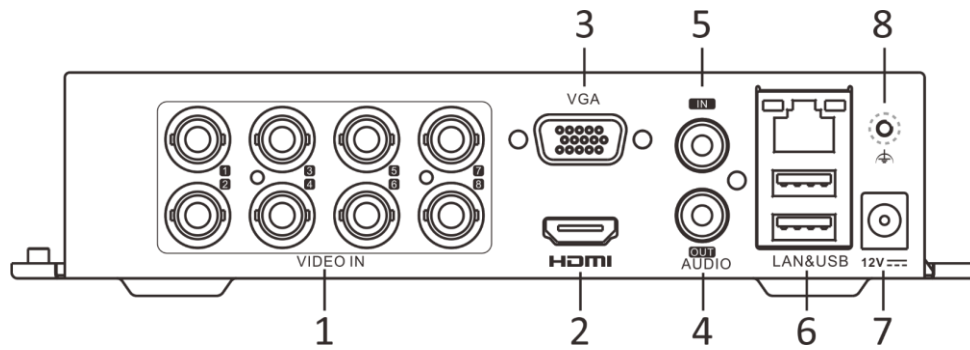

Physical Interface

No.	Description	No.	Description
1	Video and coaxial audio in	5	AUDIO IN, RCA connector
2	HDMI interface	6	LAN network interface and USB interface
3	VGA interface	7	12 VDC power input
4	AUDIO OUT, RCA connector	8	GND

Available Model

iDS-7108HUHI-M1/S

Headquarters

No.555 Qianmo Road, Binjiang District,
Hangzhou 310051, China
T +86-571-8807-5998
www.hikvision.com

Follow us on social media to get the latest product and solution information.