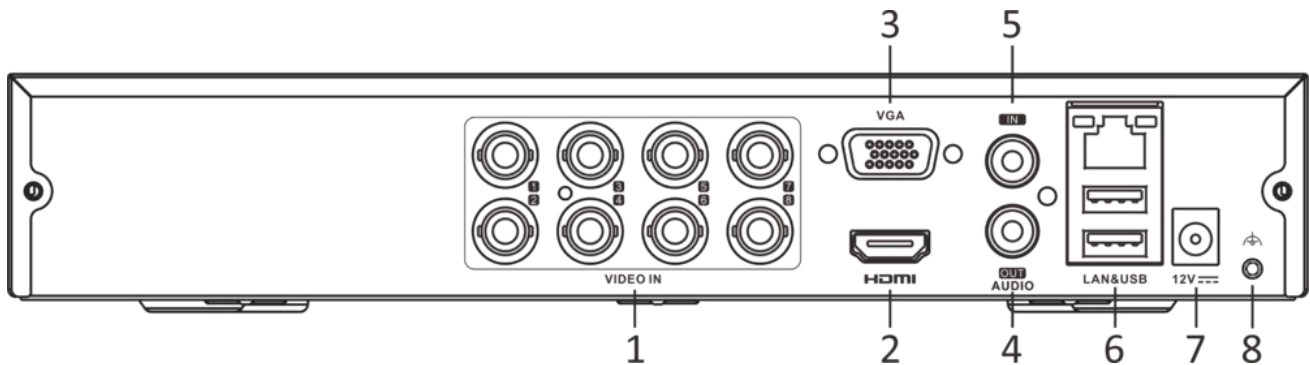

Physical Interface

No.	Description	No.	Description
1	Video and coaxial audio in	5	AUDIO IN, RCA connector
2	HDMI interface	6	LAN network interface and USB interface
3	VGA interface	7	12 VDC power input
4	AUDIO OUT, RCA connector	8	GND

Available Model

iDS-7208HQHI-M1/E

Headquarters

No.555 Qianmo Road, Binjiang District,
Hangzhou 310051, China
T +86-571-8807-5998
www.hikvision.com

Follow us on social media to get the latest product and solution information.