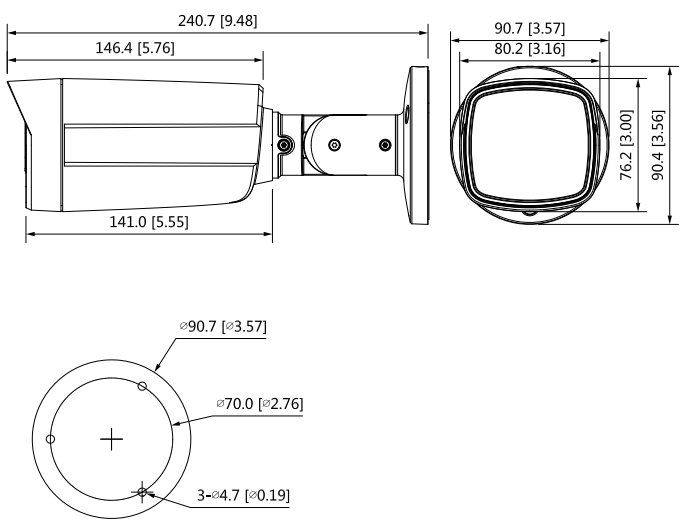

Ordering Information		
Type	Part Number	Description
4K Camera	DH-HAC-ME1809THP-A-PV	4K HDCVI Full-Color Active Deterrence Fixed Bullet Camera, PAL
	DH-HAC-ME1809THN-A-PV	4K HDCVI Full-Color Active Deterrence Fixed Bullet Camera, NTSC
Accessories	PFA13G	Junction Box
	PFA130-E	IP66 Junction Box
	PFA152-E	Pole Mount Bracket
	PFM321D	12V 1A Power Adapter
	PFM800-4K	1-CH Passive Video Balun
	DH-ARA11	Indoor Siren
	DH-ARA16	Outdoor Siren

Dimensions (mm[inch])

Accessories

Optional:

Ceiling Mount	Junction Mount	Pole Mount (Vertical)