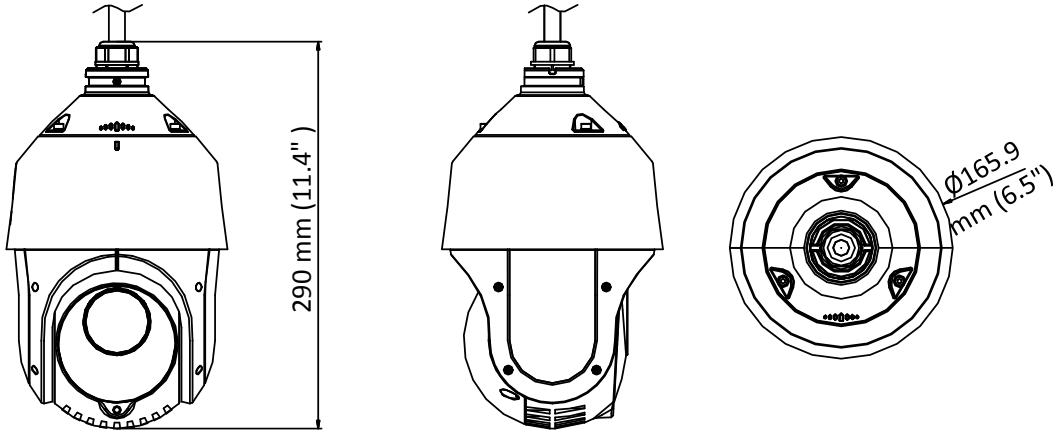

<b>Infrared</b>	
IR Distance	Up to 100 m
IR Intensity	Automatically adjusted depending on the zoom ratio
<b>Input/Output</b>	
Video Output	Switchable TVI/AHD/CVI/CVBS video output, (NTSC or PAL composite, BNC)
RS-485 Interface	Half-duplex mode Self-adaptive HIKVISION, Pelco-P, Pelco-D protocol
UTC function	UTC protocol (or HIKVISION-C protocol in previous DVR)
<b>General</b>	
Menu Language	English
Power	12 VDC Max.20 W (IR: 7 W)
Working Temperature	-30° C to 65° C (-22° F to 149° F)
Working Humidity	90% or less
Protection Level	IP66 standard (outdoor dome) TVS 4,000 V lightning protection, surge protection and voltage transient protection
Mounting	Various mounting modes optional
Dimension	Ø 165.9 mm × 290 mm (Ø 6.5" × 11.4")
Weight (approx.)	2Kg (4.41lb.)

## Dimension