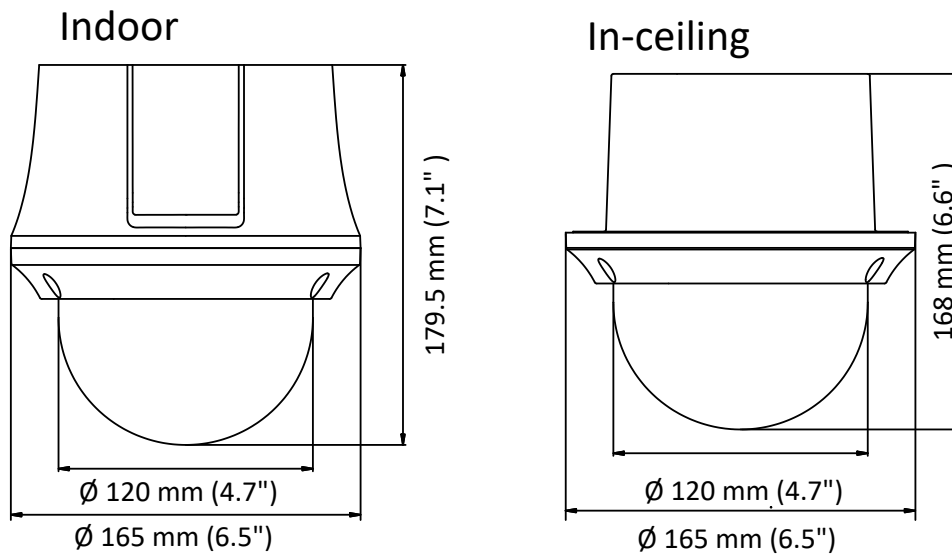

Order Model

DS-2AE4225T-A3(C)

Dimensions