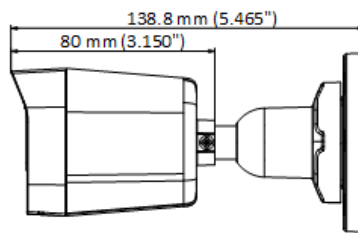

▪ Specification

Camera	
Image Sensor	2 MP CMOS
Max. Resolution	1920 (H) × 1080 (V)
Min. Illumination	0.01 Lux @ (F1.6, AGC ON), 0 Lux with IR
Shutter Time	PAL: 1/25 s to 1/50, 000 s; NTSC: 1/30 s to 1/50, 000 s
Day & Night	ICR
Angle Adjustment	Pan: 0 to 360°, Tilt: 0 to 90°, Rotation: 0 to 360°
Signal System	PAL/NTSC
Lens	
Lens Type	2.8 mm, 3.6 mm fixed focal lens
Focal Length & FOV	2.8 mm, horizontal FOV: 101°, vertical FOV: 56°, diagonal FOV: 118° 3.6 mm, horizontal FOV: 78°, vertical FOV: 42°, diagonal FOV: 92°
Lens Mount	M12
Illuminator	
Supplement Light Type	White Light, IR
Supplement Light Range	IR : Up to 25 m White Light : Up to 20 m
Image	
Image Settings	Brightness, Sharpness, Smart IR
Frame Rate	TVI: 1080P @ 30 fps, 1080P @ 25 fps AHD: 1080P @ 30 fps, 1080P @ 25 fps CVI: 1080P @ 30 fps, 1080P @ 25 fps CVBS: PAL/NTSC
Day/Night Mode	Auto/Color/BW (Black and White)
Wide Dynamic Range (WDR)	Digital WDR
Image Enhancement	DWDR/BLC/HLC/Global
White Balance	Auto/Manual
AGC	Yes
Interface	
Video Output	Switchable TVI/AHD/CVI/CVBS
Built-in Microphone	Yes
General	
Material	Plastic
Dimension	138.8 mm × 60.9 mm × 57.9 mm (5.47" × 2.4" × 2.3")
Weight	Approx. 155 g (0.34 lb.)
Operating Condition	-40 °C to 60 °C (-40 °F to 140 °F), humidity: 90% or less (non-condensation)
Communication	HIKVISION-C
Language	English
Power Supply	12 VDC ± 25% *You are recommended to use one power adapter to supply the power for one camera.
Consumption	Max. 3.3 W
Approval	
Protection	IP67

▪ **Available Model**

DS-2CE16D0T-LPFS(2.8mm)

DS-2CE16D0T-LPFS(3.6mm)

▪ **Dimension**

▪ **Accessory**

▪ **Optional**

DS-1280ZJ-XS
Junction box

Headquarters