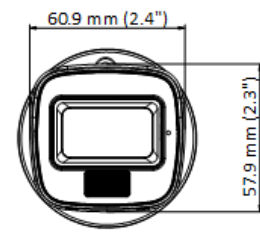

▪ Specification

Camera	
Image Sensor	2 MP CMOS
Max. Resolution	1920 (H) × 1080 (V)
Min. Illumination	0.01 Lux @ (F1.6, AGC ON), 0 Lux with IR
Shutter Time	PAL: 1/25 s to 1/50, 000 s; NTSC: 1/30 s to 1/50, 000 s
Day & Night	ICR
Angle Adjustment	Pan: 0 to 360°, Tilt: 0 to 90°, Rotation: 0 to 360°
Signal System	PAL/NTSC
Lens	
Lens Type	2.8 mm, 3.6 mm fixed focal lens
Focal Length & FOV	2.8 mm, horizontal FOV: 101°, vertical FOV: 56°, diagonal FOV: 118° 3.6 mm, horizontal FOV: 78°, vertical FOV: 42°, diagonal FOV: 92°
Lens Mount	M12
Illuminator	
Supplement Light Type	White Light, IR
Supplement Light Range	IR : Up to 25 m White Light : Up to 20 m
Image	
Image Settings	Brightness, Sharpness, Smart IR
Frame Rate	TVI: 1080P @ 30 fps, 1080P @ 25 fps AHD: 1080P @ 30 fps, 1080P @ 25 fps CVI: 1080P @ 30 fps, 1080P @ 25 fps CVBS: PAL/NTSC
Day/Night Mode	Auto/Color/BW (Black and White)
Wide Dynamic Range (WDR)	Digital WDR
Image Enhancement	DWDR/BLC/HLC/Global
White Balance	Auto/Manual
AGC	Yes
Interface	
Video Output	Switchable TVI/AHD/CVI/CVBS
Built-in Microphone	Yes
General	
Material	Plastic
Dimension	138.8 mm × 60.9 mm × 57.9 mm (5.47" × 2.4" × 2.3")
Weight	Approx. 155 g (0.34 lb.)
Operating Condition	-40 °C to 60 °C (-40 °F to 140 °F), humidity: 90% or less (non-condensation)
Communication	HIKVISION-C
Language	English
Power Supply	12 VDC ± 25% *You are recommended to use one power adapter to supply the power for one camera.
Consumption	Max. 3.3 W
Approval	
Protection	IP67

▪ **Available Model**

DS-2CE16D0T-LPFS(2.8mm)

DS-2CE16D0T-LPFS(3.6mm)

▪ **Dimension**

▪ **Accessory**

▪ **Optional**

DS-1280ZJ-XS
Junction box

Headquarters