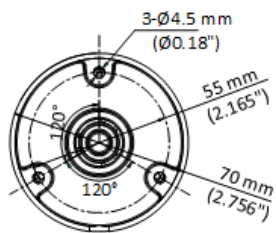

▪ Specification

Camera	
Image Sensor	2 MP CMOS
Max. Resolution	1920 (H) × 1080 (V)
Min. Illumination	0.01 Lux @ (F1.6, AGC ON), 0 Lux with IR
Shutter Time	PAL: 1/25 s to 1/50, 000 s; NTSC: 1/30 s to 1/50, 000 s
Day & Night	ICR
Angle Adjustment	Pan: 0 to 360°, Tilt: 0 to 90°, Rotation: 0 to 360°
Signal System	PAL/NTSC
Lens	
Lens Type	2.8 mm, 3.6 mm fixed focal lens
Focal Length & FOV	2.8 mm, horizontal FOV: 101°, vertical FOV: 56°, diagonal FOV: 118° 3.6 mm, horizontal FOV: 78°, vertical FOV: 42°, diagonal FOV: 92°
Lens Mount	M12
Illuminator	
Supplement Light Type	White Light, IR
Supplement Light Range	IR : Up to 25 m White Light : Up to 20 m
Image	
Image Settings	Brightness, Sharpness, Smart IR
Frame Rate	TVI: 1080P @ 30 fps, 1080P @ 25 fps AHD: 1080P @ 30 fps, 1080P @ 25 fps CVI: 1080P @ 30 fps, 1080P @ 25 fps CVBS: PAL/NTSC
Day/Night Mode	Auto/Color/BW (Black and White)
Wide Dynamic Range (WDR)	Digital WDR
Image Enhancement	DWDR/BLC/HLC/Global
White Balance	Auto/Manual
AGC	Yes
Interface	
Video Output	Switchable TVI/AHD/CVI/CVBS
Built-in Microphone	Yes
General	
Material	Plastic
Dimension	138.8 mm × 60.9 mm × 57.9 mm (5.47" × 2.4" × 2.3")
Weight	Approx. 155 g (0.34 lb.)
Operating Condition	-40 °C to 60 °C (-40 °F to 140 °F), humidity: 90% or less (non-condensation)
Communication	HIKVISION-C
Language	English
Power Supply	12 VDC ± 25% *You are recommended to use one power adapter to supply the power for one camera.
Consumption	Max. 3.3 W
Approval	
Protection	IP67

▪ **Available Model**

DS-2CE16D0T-LPFS(2.8mm)

DS-2CE16D0T-LPFS(3.6mm)

▪ **Dimension**

▪ **Accessory**

▪ **Optional**

DS-1280ZJ-XS
Junction box

Headquarters