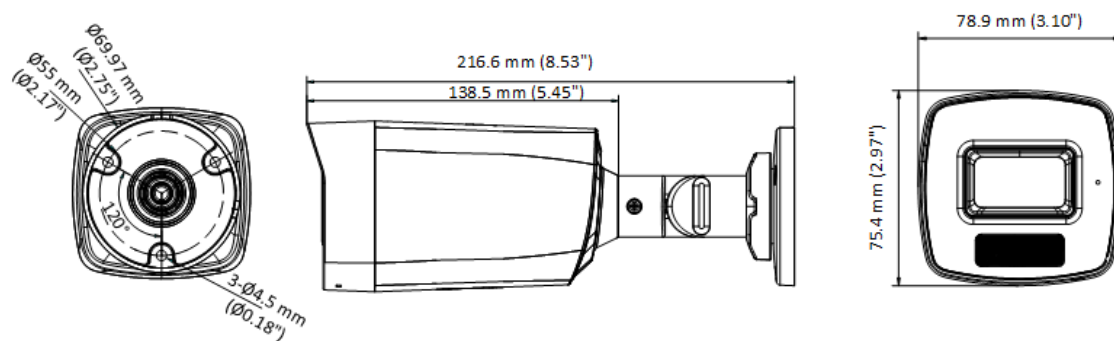

▪ Specification

Camera	
Image Sensor	2 MP CMOS
Max. Resolution	1920 (H) × 1080 (V)
Min. Illumination	0.01 Lux @ (F1.6, AGC ON), 0 Lux with IR
Shutter Time	PAL: 1/25 s to 1/50, 000 s; NTSC: 1/30 s to 1/50, 000 s
Day & Night	ICR
Angle Adjustment	Pan: 0 to 360°, Tilt: 0 to 180°, Rotation: 0 to 360°
Signal System	PAL/NTSC
Lens	
Lens Type	2.8 mm, 3.6 mm and 6 mm fixed focal lens
Focal Length & FOV	2.8 mm, horizontal FOV: 101°, vertical FOV: 56°, diagonal FOV: 118° 3.6 mm, horizontal FOV: 78°, vertical FOV: 42°, diagonal FOV: 92° 6 mm, horizontal FOV: 49.2°, vertical FOV: 28.3°, diagonal FOV: 56.1°
Lens Mount	M12
Illuminator	
Supplement Light Type	White Light, IR
Supplement Light Range	IR : Up to 40 m White Light : Up to 40 m
Image	
Image Settings	Brightness, Sharpness, Smart IR
Frame Rate	TVI: 1080P @ 30 fps, 1080P @ 25 fps AHD: 1080P @ 30 fps, 1080P @ 25 fps CVI: 1080P @ 30 fps, 1080P @ 25 fps CVBS: PAL/NTSC
Day/Night Mode	Auto/Color/BW (Black and White)
Wide Dynamic Range (WDR)	Digital WDR
Image Enhancement	DWDR/BLC/HLC/Global
White Balance	Auto/Manual
AGC	Yes
Interface	
Video Output	Switchable TVI/AHD/CVI/CVBS
General	
Material	Front cover: Metal Main body: Plastic
Dimension	216.6 mm × 78.9 mm × 75.4 mm (8.53" × 3.10" × 2.97")
Weight	Approx. 339 g (0.75 lb.)
Operating Condition	-40 °C to 60 °C (-40 °F to 140 °F), humidity: 90% or less (non-condensation)
Communication	HIKVISION-C
Language	English
Power Supply	12 VDC ± 25% *You are recommended to use one power adapter to supply the power for one camera.
Consumption	Max. 4.8 W

Approval

Protection	IP67
------------	------

▪ **Available Model**

DS-2CE17D0T-LFS(2.8mm)

DS-2CE17D0T-LFS(3.6mm)

DS-2CE17D0T-LFS(6mm)

▪ **Dimension**

▪ **Accessory**