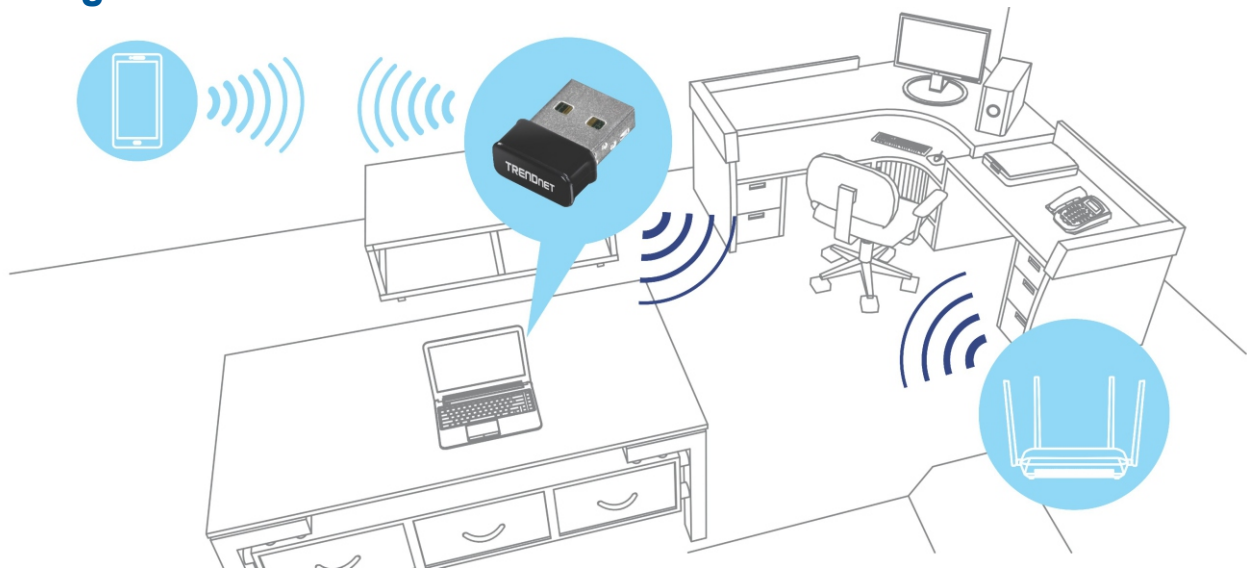

Bluetooth 4.0

Transfer files from your computer to and from your Bluetooth enabled phone, while simultaneously connecting to your Bluetooth headset.

Ultra-Compact Design

Ultra-compact design that extends less than three eighths of an inch (9mm) from the edge of a computer.

WiFi Performance

Connect your computer to 150Mbps WiFi N network to browse online, download files, play games, and stream HD video.

Networking Solution

Easy Setup

Quick and easy installation with intuitive guided setup