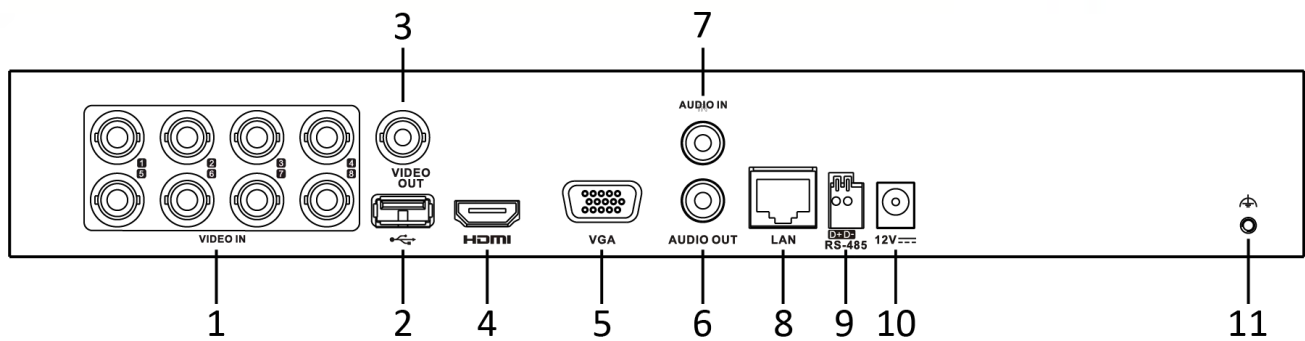

Physical Interface

*: The rear panel of iDS-7204HUHI-M1/S provides 4 video input interfaces.

No.	Description	No.	Description
1	VIDEO IN	7	AUDIO IN, RCA connector
2	USB interface	8	LAN network interface
3	VIDEO OUT	9	RS-485 serial interface
4	HDMI interface	10	12 VDC power input
5	VGA interface	11	GND
6	AUDIO OUT, RCA connector