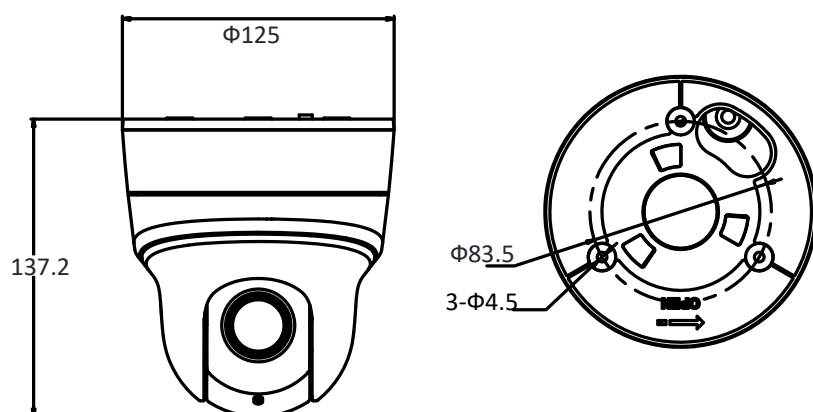

Order Model

DS-2DE2204IW-DE3

▪ Typical Application

Hikvision products are classified into three levels according to their anti-corrosion performance. Refer to the following description to choose for your using environment.

This model has NO SPECIFIC PROTECTION.

Level	Description
Top-level protection	Hikvision products at this level are equipped for use in areas where professional anti-corrosion protection is a must. Typical application scenarios include coastlines, docks, chemical plants, and more.
Moderate protection	Hikvision products at this level are equipped for use in areas with moderate anti-corrosion demands. Typical application scenarios include coastal areas about 2 kilometers (1.24 miles) away from coastlines, as well as areas affected by acid rain.
No specific protection	Hikvision products at this level are equipped for use in areas where no specific anti-corrosion protection is needed.

Dimension