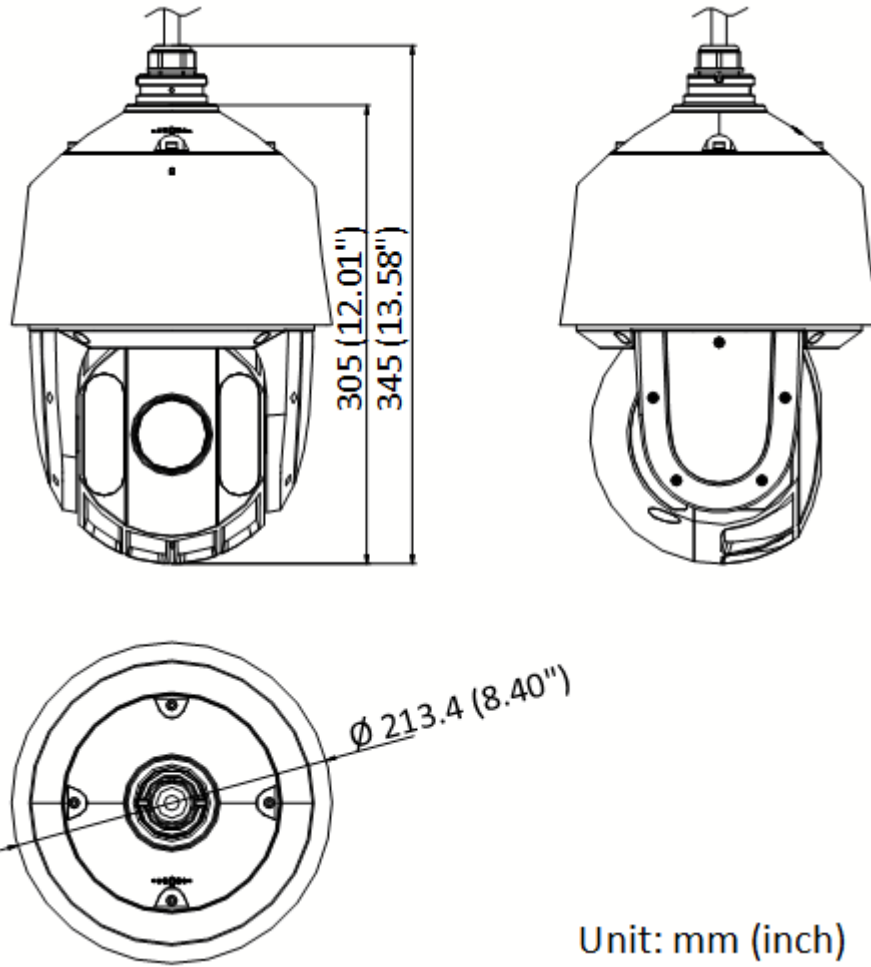

▪ Dimension

▪ Accessory

▪ Optional

DS-1604ZJ-BOX- POLE	DS-1604ZJ-corner	DS-1663ZJ	DS-1604ZJ-BOX- CORNER	DS-1667ZJ