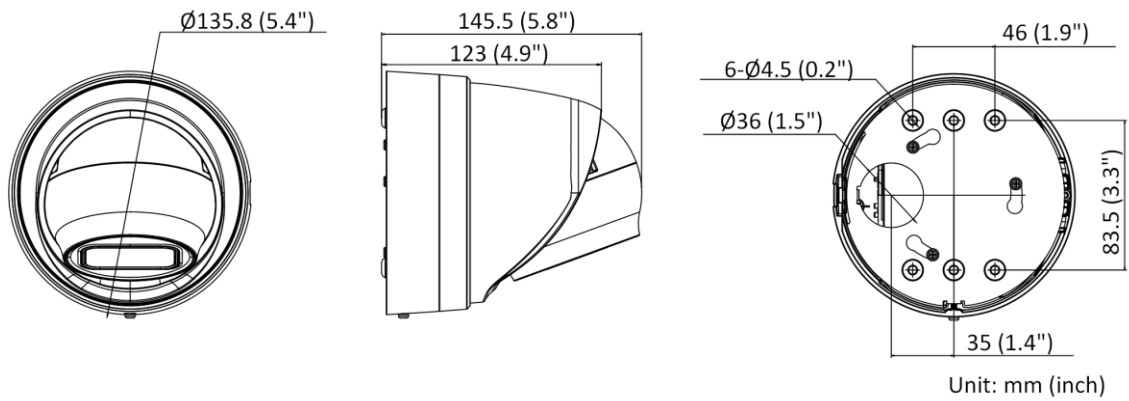

▪ **Dimension**

▪ **Accessory**

▪ **Optional**

DS-1473ZJ-135B Wall Mount	DS-1475ZJ-SUS Vertical Pole Mount	DS-1473ZJ-135 Wall Mount	DS-1471ZJ-135 Pendant Mount	DS-1476ZJ-SUS Corner Mount