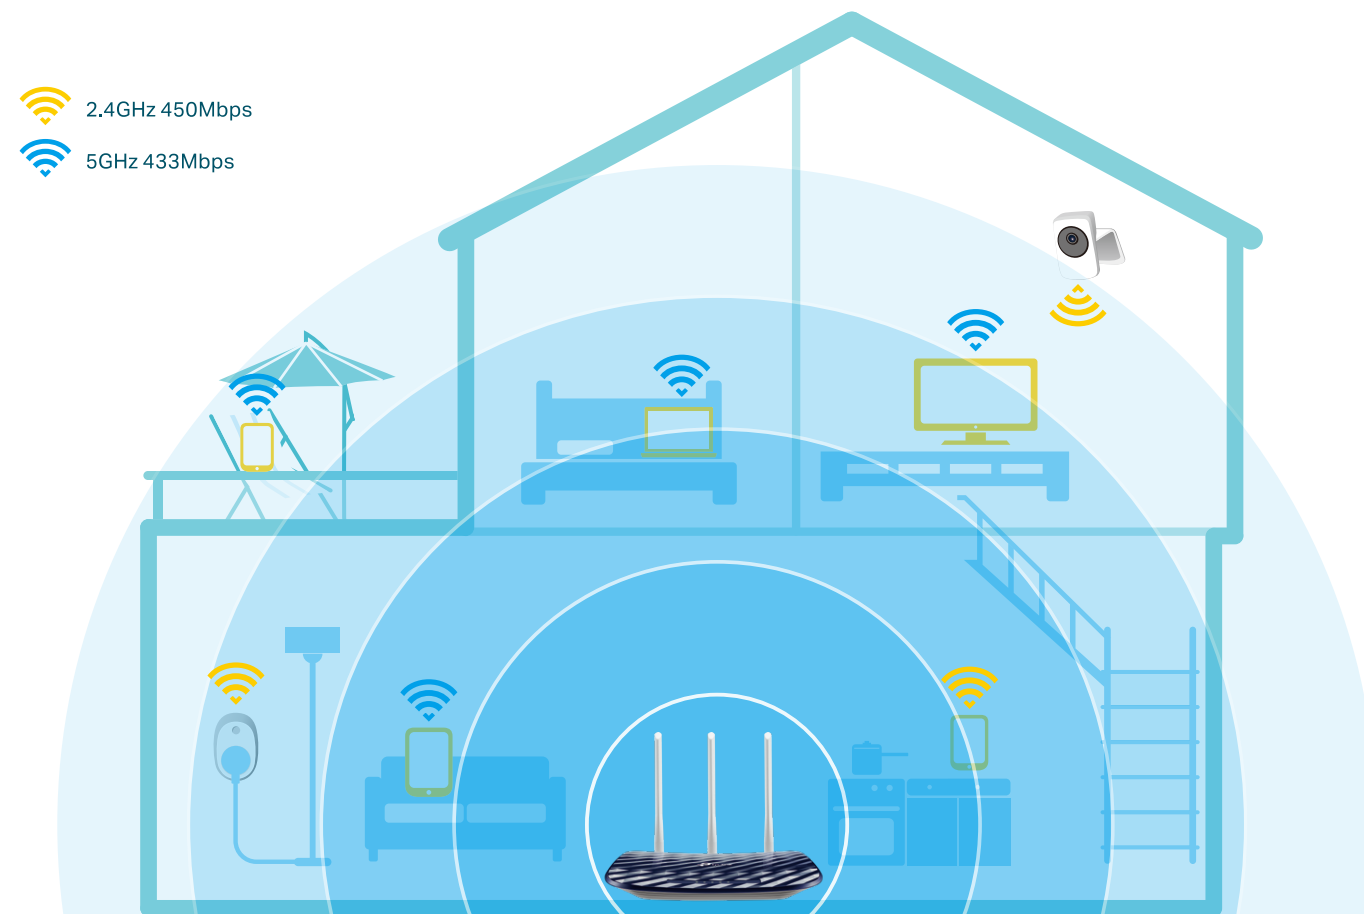

# AC750 Wireless Dual Band Router

-  433 Mbps + 300 Mbps<sup>†</sup>  
Dual Band Wi-Fi
-  Superior Coverage
-  Router + AP + RE Multiple Modes
-  Easy Setup with Tether App
-  WPA3 Security<sup>‡</sup>

## Multi-Mode Function

In addition to serving as a wireless AC router, the Archer C20 can also function as a wireless access point or range extender, providing you with the flexibility you need in any situation. The mode can be easily setup in the web management page or Tether App.