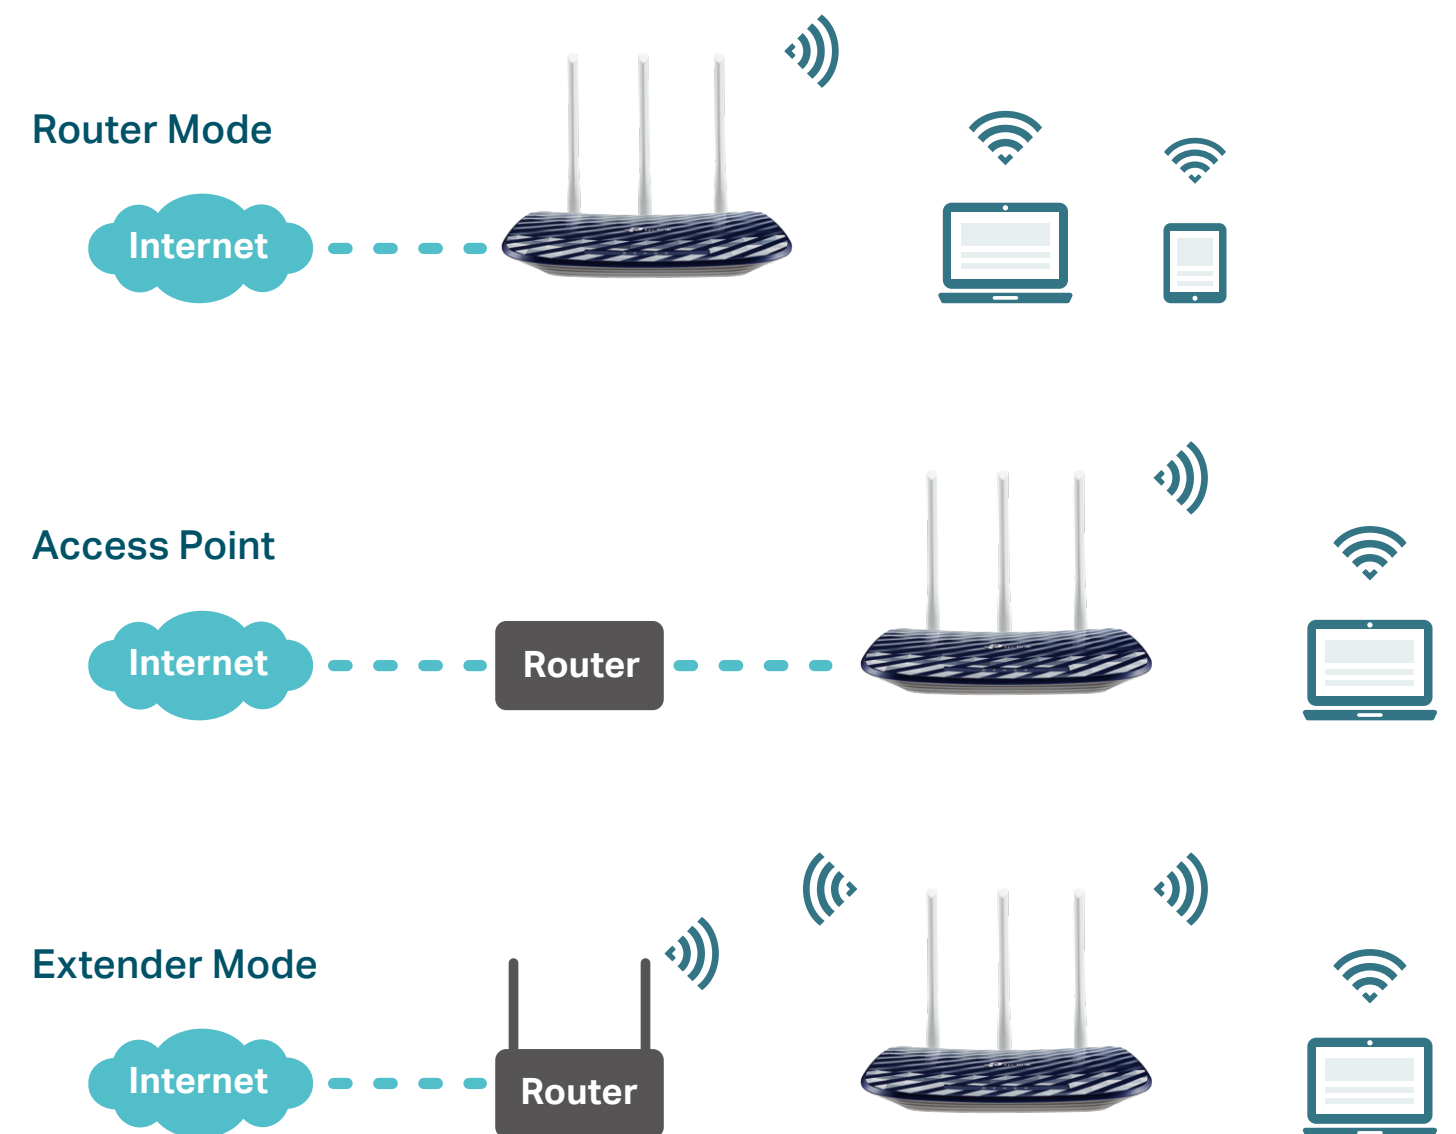

## Multi-Mode Function

In addition to serving as a wireless AC router, the Archer C20 can also function as a wireless access point or range extender, providing you with the flexibility you need in any situation. The mode can be easily setup in the web management page or Tether App.