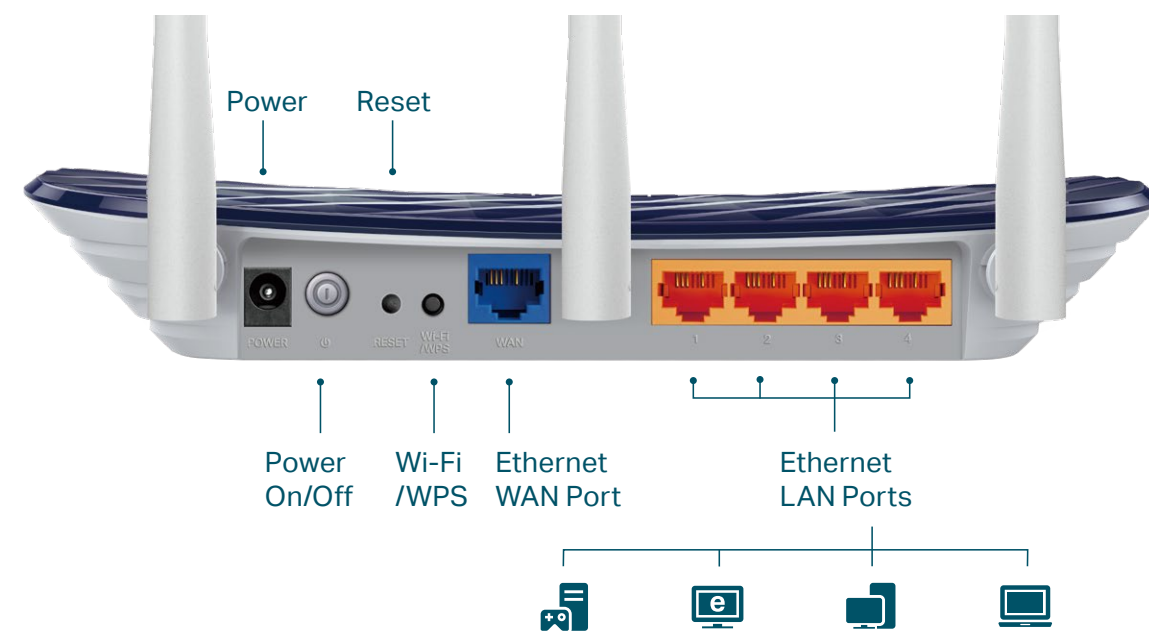

Specifications

Hardware

- Ethernet Ports: 4 x 10/100Mbps LAN Ports, 1 x 10/100Mbps WAN Port
- Buttons: Reset Button, Power On/Off Button, Wi-Fi/WPS Button
- Antennas: 3 Fixed Omni Directional Antennas
- External Power Supply: 9VDC/0.6A
- Dimensions (W x D x H): 9.1 x 5.7 x 1.4 in. (230 x 144 x 35mm)

Wireless

- Wireless Standards: IEEE 802.11ac/n/a 5GHz, IEEE 802.11b/g/n 2.4GHz
- Frequency: 2.4GHz and 5GHz
- Signal Rate:
  - 5GHz: Up to 433Mbps
  - 2.4GHz: Up to 300Mbps
- Reception Sensitivity:
  - 5GHz:
    - 11a 6m: -90dBm
    - 11ac VHT80 mcs9: -60dBm
  - 2.4GHz:
    - 11n HT20 mcs0: -87dBm
    - 11n HT40 mcs7: -63 dBm
- Wireless Function: Enable/Disable Wireless Radio, WDS Bridge, WMM, Wireless Statistics
- Wireless Security: WPA / WPA2, WPA-PSK/ WPA2-PSK, WPA3-Personal encryption