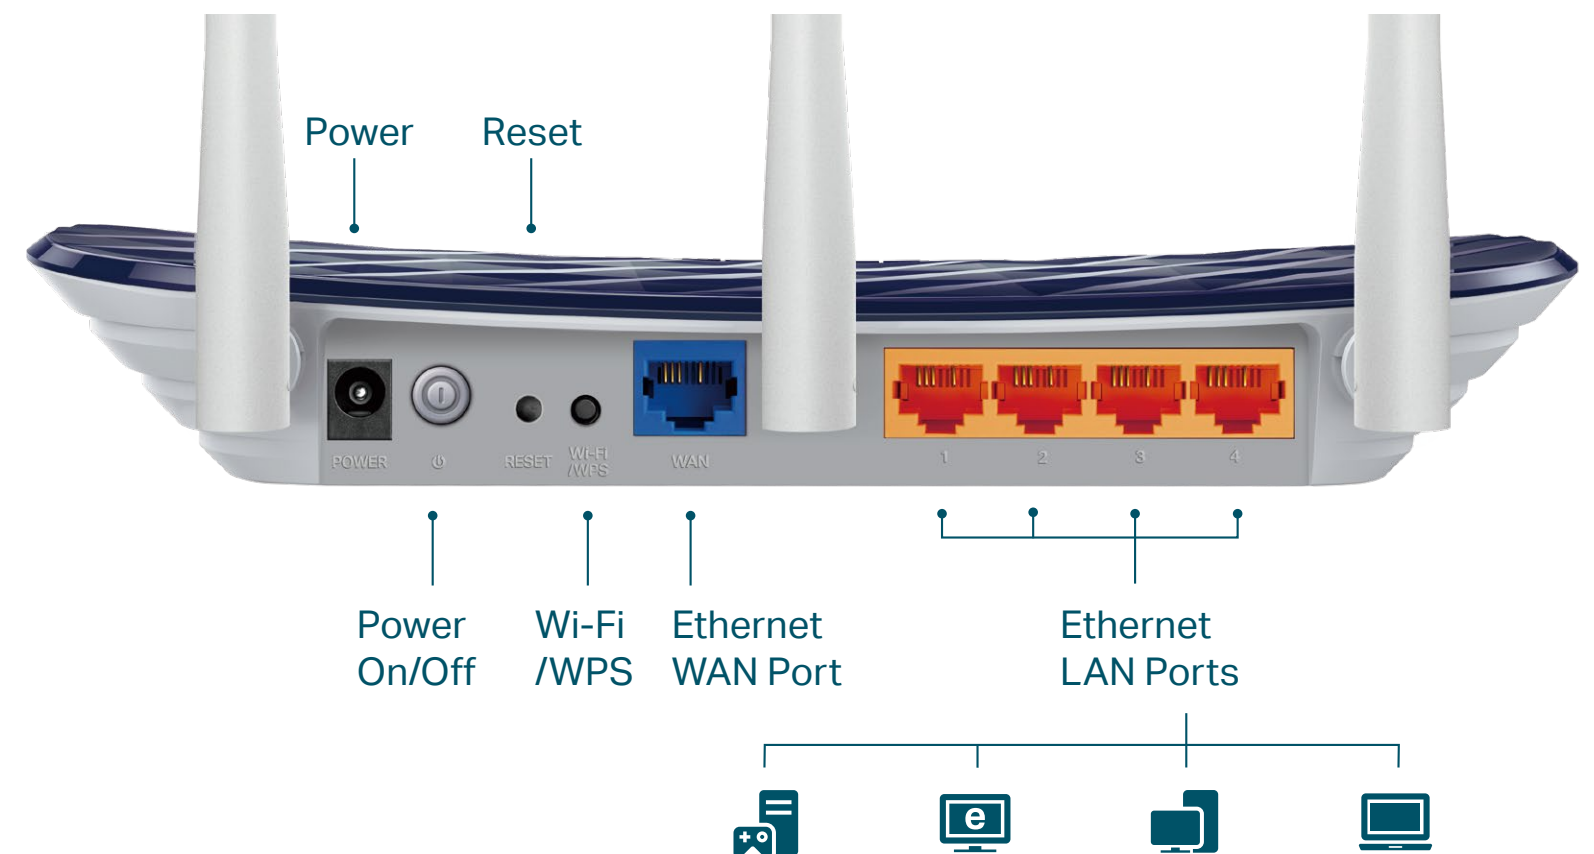

Fast Ethernet

Enjoy fast, reliable wired connections for gaming and streaming in the best quality.