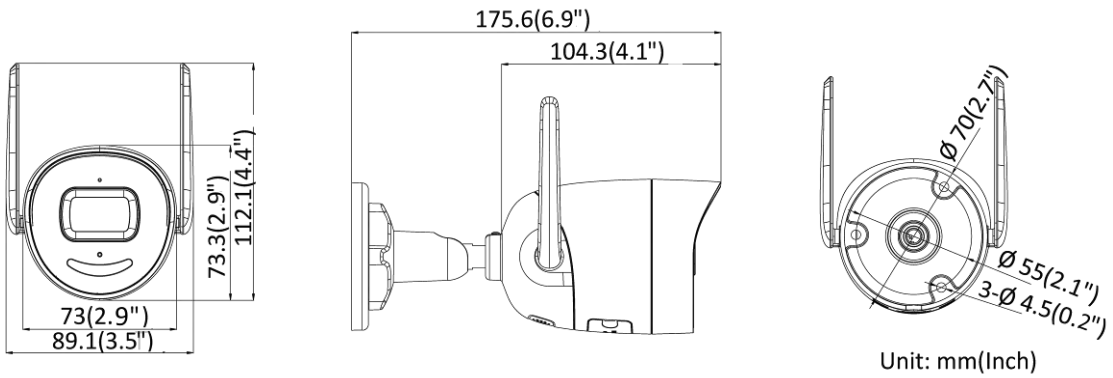

▪ **Dimension**

▪ **Accessory**

▪ **Optional**

**DS-1280ZJ-XS
Junction Box**