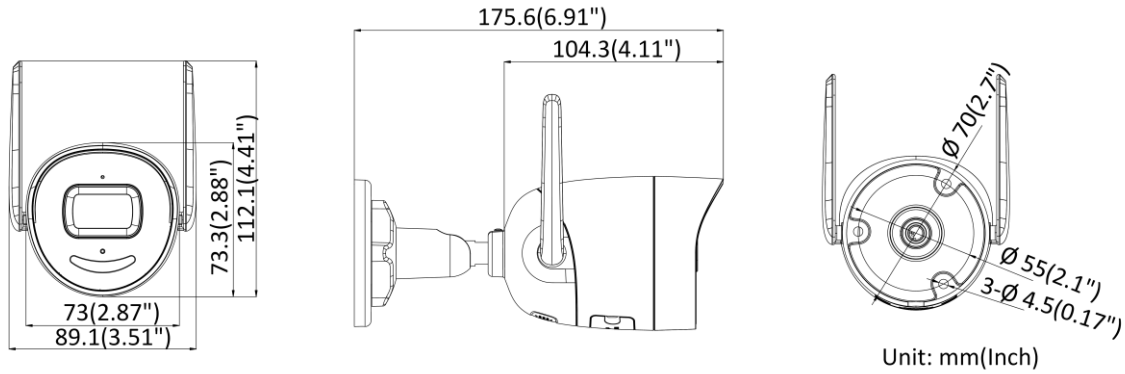

No specific protection	Hikvision products at this level are equipped for use in areas where no specific anti-corrosion protection is needed.

▪ Dimension