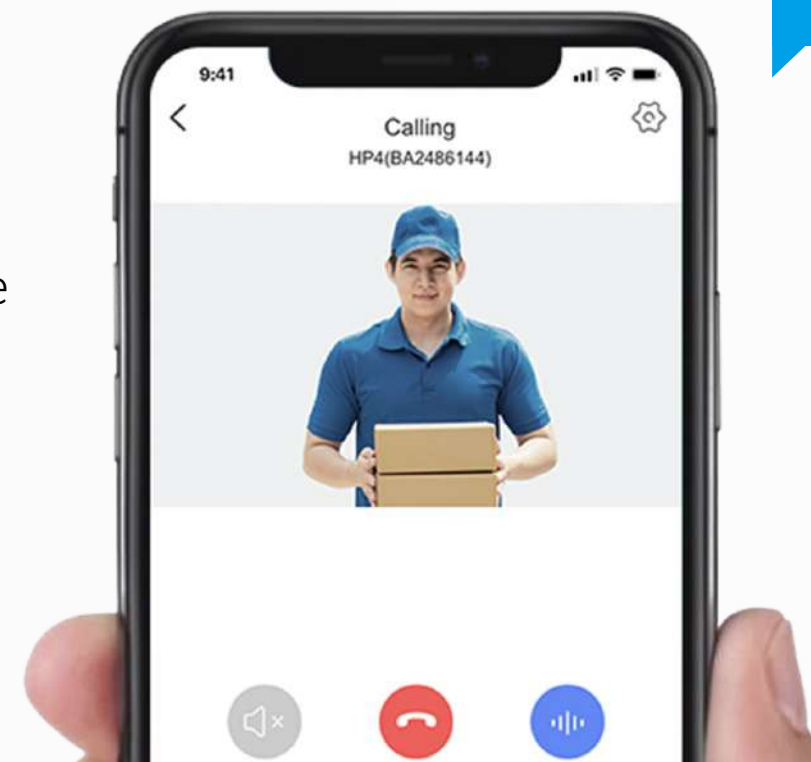

HP4

Wire-free Peephole Doorbell

Front door security made simple and visible

Protect your front door in an easy way with the EZVIZ HP4. You can control it remotely via EZVIZ App, and even better, you may simply see who's at your doorstep before answering it using the indoor monitor. The HP4 keeps you connected and informed, adding an extra layer of security to your family.

1080p
Resolution

155° Ultra-
wide-angle View

Live View & Two-
way Video Call

4.3-inch
Color Screen

Night Vision
Up to 3m (10ft)

Built-in
Electronic Doorbell

4600mAh Rechargeable
Lithium Battery¹

H.265
Video
Technology

Supports MicroSD Card
(Up to 512 GB) &
EZVIZ CloudPlay Storage²

View your front door anytime and anywhere

Seamlessly view live videos from both the EZVIZ App and the convenient 4.3-inch color screen. The screen provides vivid clarity, making it effortless for the elderly and children to know what's happening outside.

4.3"

4.3-inch
Color Screen

Never miss a visitor

Once the doorbell button is activated by the visitor, the built-in chime rings out to remind people inside. In the meanwhile, you will receive a prompt video call via EZVIZ App.