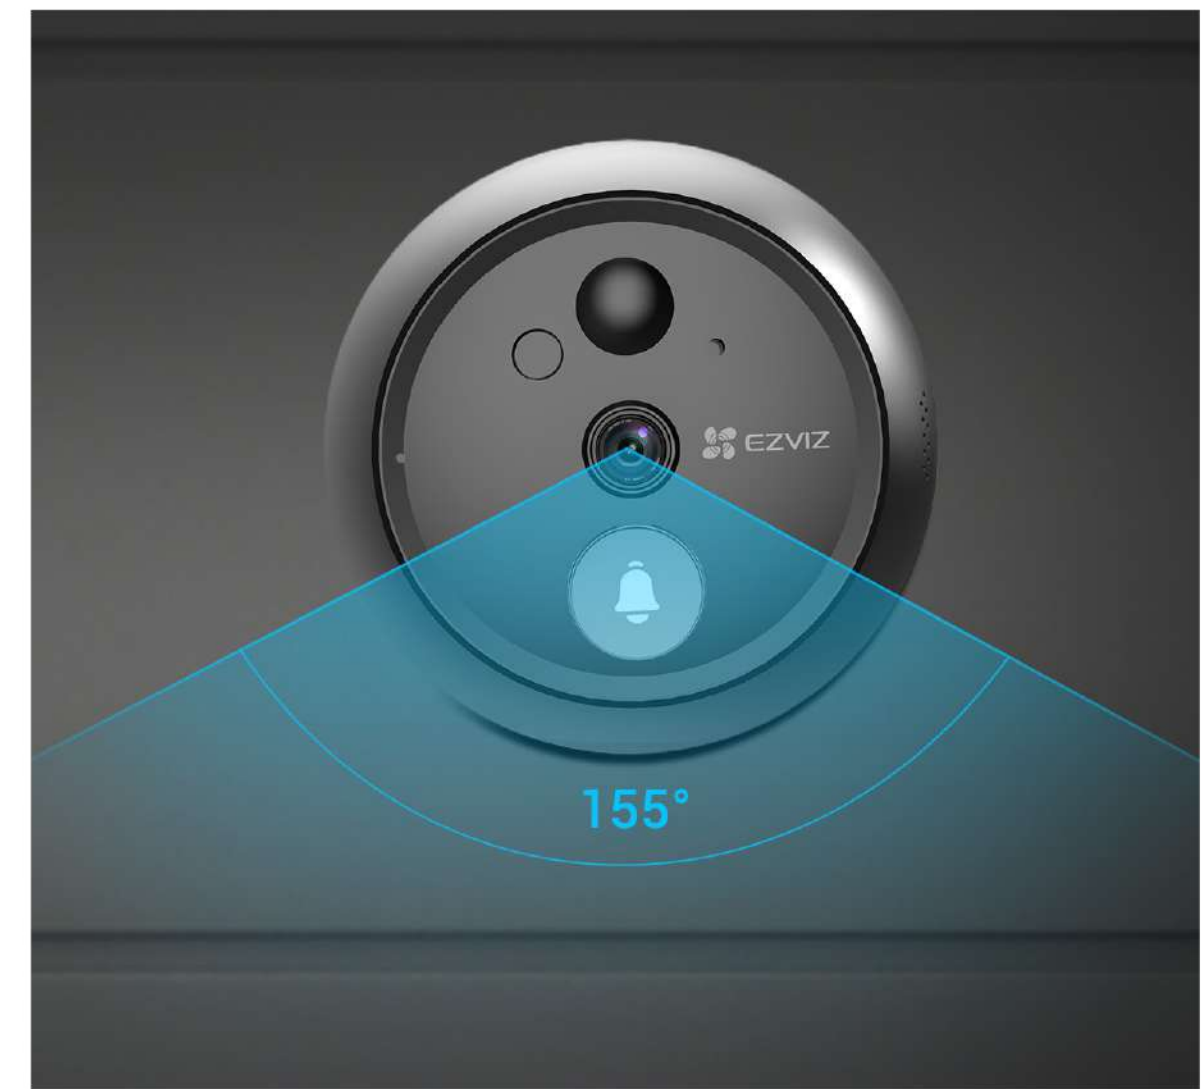

1080p
Resolution

155° Ultra-
wide-angle View

Live View & Two-
way Video Call

4.3-inch
Color Screen

Night Vision
Up to 3m (10ft)

Built-in
Electronic Doorbell

4600mAh Rechargeable
Lithium Battery¹

H.265
Video
Technology

Supports MicroSD Card
(Up to 512 GB) &
EZVIZ CloudPlay Storage²

View your front door anytime and anywhere

Seamlessly view live videos from both the EZVIZ App and the convenient 4.3-inch color screen. The screen provides vivid clarity, making it effortless for the elderly and children to know what's happening outside.

4.3"

4.3-inch
Color Screen

Never miss a visitor

Once the doorbell button is activated by the visitor, the built-in chime rings out to remind people inside. In the meanwhile, you will receive a prompt video call via EZVIZ App.

Hi, you have a delivery.

Provides peace of mind 24/7

Equipped with a 155-degree lens, the HP4 delivers wide field-of-view for apartment dwellers. It is also smart enough to automatically shift between day and night modes.