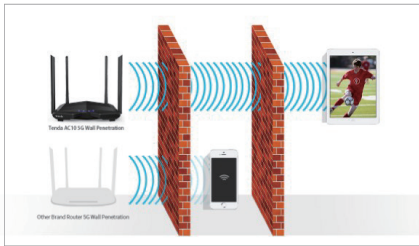

## All Gigabit ports for full play of your ever-increasing bandwidth of optical fiber

AC10 is a high-performance WiFi router designed with full Gigabit WAN and LAN ports, removing the bottleneck of wired ports speed when working with faster bandwidth of optical fiber.