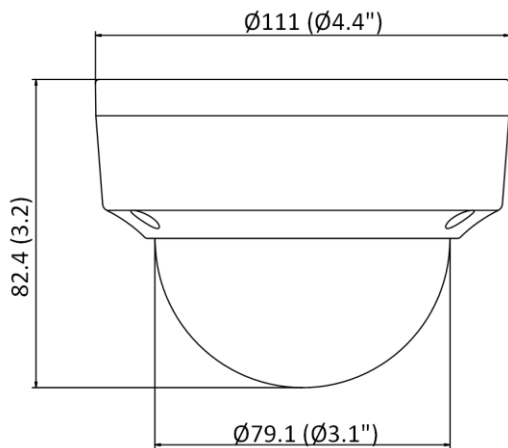

Interface	
Ethernet Interface	1 RJ45 10 M/100 M self-adaptive Ethernet port
Event	
Basic Event	Motion detection, video tampering alarm, exception
Linkage	Upload to FTP, notify surveillance center, send email, trigger capture
General	
Power	12 VDC \pm 25%, 0.4 A, max. 5 W, \varnothing 5.5 mm coaxial power plug PoE: 802.3af, Class 3, 36 V to 57 V, 0.2 A to 0.15 A, max. 6.5 W
Camera Material	Metal & Plastic
Camera Dimension	\varnothing 111 mm \times 82.4 mm (\varnothing 4.4" \times 3.2")
Package Dimension	134 mm \times 134 mm \times 108 mm (5.3" \times 5.3" \times 4.3")
Camera Weight	Approx. 550 g (1.2 lb.)
With Package Weight	Approx. 800 g (1.8 lb.)
Storage Conditions	-30 °C to 60 °C (-22 °F to 140 °F). Humidity: 95% or less (non-condensing)
Startup and Operating Conditions	-30 °C to 60 °C (-22 °F to 140 °F). Humidity: 95% or less (non-condensing)
Language	English, Ukrainian
General Function	Anti-flicker, heartbeat, mirror, password protection, privacy mask, watermark, IP address filter
Approval	
EMC	FCC-SDoC: 47 CFR Part 15, Subpart B; CE-EMC: EN 55032: 2015, EN 61000-3-2:2019, EN 61000-3-3:2013+A1:2019, EN 50130-4: 2011+A1: 2014; KC: KN 32: 2015, KN 35: 2015
Safety	UL: UL 62368-1; CB: IEC 62368-1: 2014+A11; CE-LVD: EN 62368-1: 2014/A11: 2017; BIS: IS 13252 (Part 1): 2010/ IEC 60950-1: 2005
Environment	CE-RoHS: 2011/65/EU; WEEE: 2012/19/EU; Reach: Regulation (EC) No 1907/2006
Protection	IP67: IEC 60529-2013

▪ Available Model

DS-2CD1127G0(2.8mm)(C)

DS-2CD1127G0(4mm)(C)

▪ **Dimension**

Unit: mm (inch)

▪ **Accessory**

▪ **Optional**

DS-1272ZJ-110B Wall mount	DS-1258ZJ Wall mount	DS-1272ZJ-110 Wall mount	DS-1271ZJ-110 Pendant Mount	DS-1275ZJ-SUS Vertical pole mount
				
				