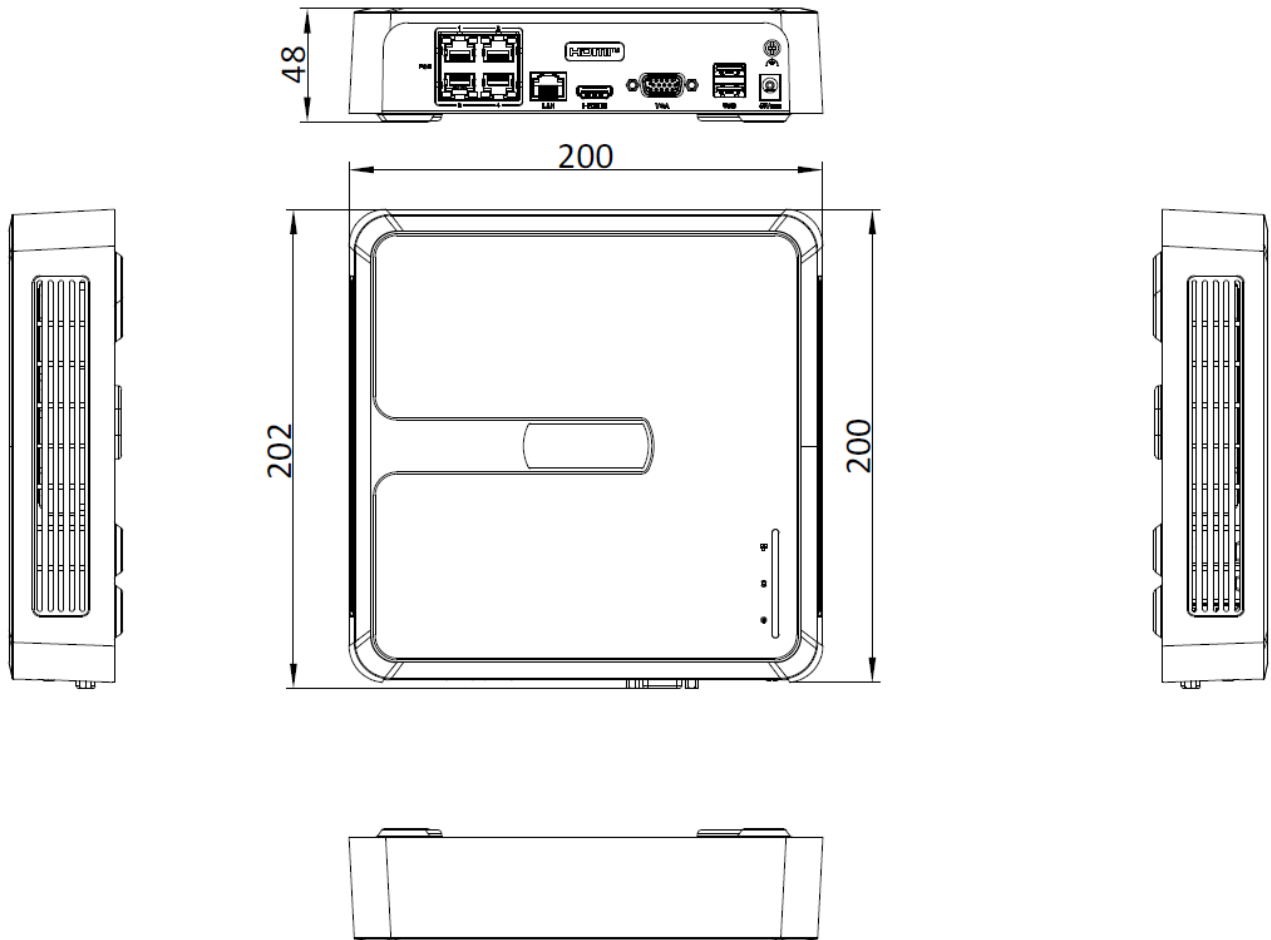

Network & Ethernet Access

- 4 independent PoE network interfaces
- 1 self-adaptive 10/100 Mbps Ethernet interface
- Hik-Connect for easy network management

▪ Specification

Video and Audio	
IP Video Input	4-ch Up to 6 MP resolution
Incoming Bandwidth	40 Mbps
Outgoing Bandwidth	60 Mbps
HDMI Output	1-ch, 1920 × 1080p/60 Hz, 1600 × 1200/60 Hz, 1280 × 1024/60 Hz, 1280 × 720/60 Hz
VGA Output	1-ch, 1920 × 1080p/60 Hz, 1600 × 1200/60 Hz, 1280 × 1024/60 Hz, 1280 × 720/60 Hz
Video Output Mode	HDMI/VGA simultaneous output
Decoding	
Decoding Format	H.265+/H.265/ H.264+/H.264
Recording Resolution	6 MP/4 MP/3 MP/1080p/UXGA /720p/VGA/4CIF/DCIF/ 2CIF/CIF/QCIF
Synchronous playback	4-ch
Decoding Capability	4-ch@1080p (30 fps) or 2-ch@4 MP (30 fps) or 1-ch@6 MP (30 fps)
Stream Type	Video, Video & Audio
Network	
Remote Connection	16
Network Protocol	TCP/IP, DHCP, Hik-Connect, DNS, DDNS, NTP, SADP, SMTP, UPnP™
Network Interface	1, RJ-45 10/100 Mbps self-adaptive Ethernet interface
PoE	
Interface	4, RJ-45 10/100 Mbps self-adaptive Ethernet interface
Power	≤ 36 W
Standard	IEEE 802.3 af/at
Auxiliary Interface	
SATA	1 SATA interface
Capacity	Up to 6 TB capacity for each disk
Alarm In/Out	N/A
USB Interface	Rear panel: 2 × USB 2.0
General	
Power Supply	48 VDC, 1 A
Consumption	≤ 10 W (without HDD and PoE off)
Working Temperature	-10 °C to 55 °C (14 °F to 131 °F)
Working Humidity	10% to 90%
Dimension (W × D × H)	200 × 200 × 48 mm (7.9" × 8.1" × 1.9")
Weight	≤ 1 kg (without HDD, 2.2 lb.)

Certification

CE

EN50130-4, EN 61000-3-2, EN 61000-3-3

Dimension

scale/1:1;Unit/mm

Physical Interface

No.	Description	No.	Description
1	Network interfaces with PoE function	5	USB interfaces
2	LAN network interface	6	GND
3	HDMI interface	7	Power supply
4	VGA interface		