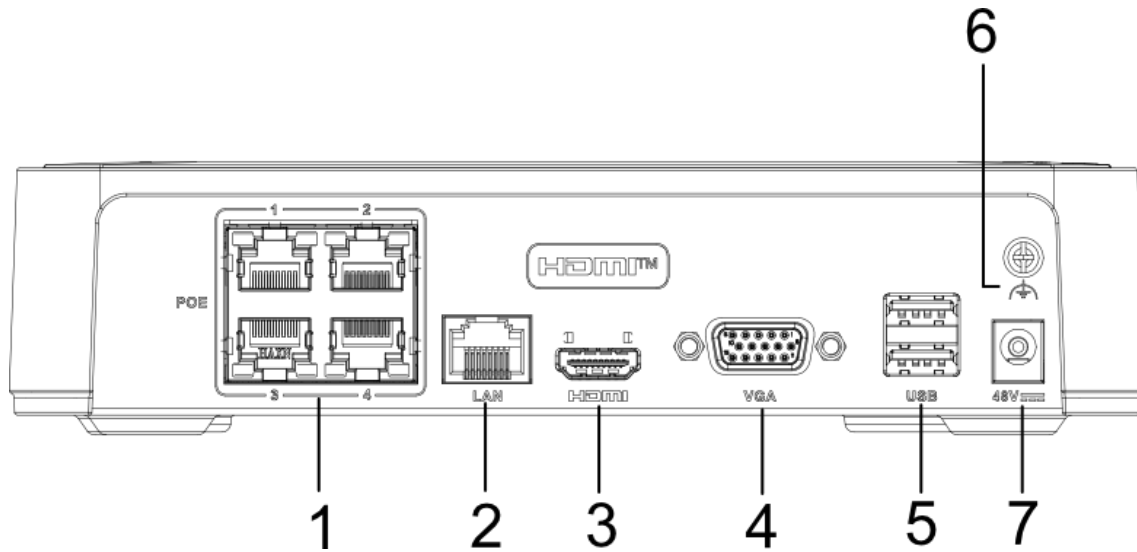

Network & Ethernet Access

- 4 independent PoE network interfaces
- 1 self-adaptive 10/100 Mbps Ethernet interface
- Hik-Connect for easy network management

▪ Specification

Video and Audio	
IP Video Input	4-ch Up to 6 MP resolution
Incoming Bandwidth	40 Mbps
Outgoing Bandwidth	60 Mbps
HDMI Output	1-ch, 1920 × 1080p/60 Hz, 1600 × 1200/60 Hz, 1280 × 1024/60 Hz, 1280 × 720/60 Hz
VGA Output	1-ch, 1920 × 1080p/60 Hz, 1600 × 1200/60 Hz, 1280 × 1024/60 Hz, 1280 × 720/60 Hz
Video Output Mode	HDMI/VGA simultaneous output
Decoding	
Decoding Format	H.265+/H.265/ H.264+/H.264
Recording Resolution	6 MP/4 MP/3 MP/1080p/UXGA /720p/VGA/4CIF/DCIF/ 2CIF/CIF/QCIF
Synchronous playback	4-ch
Decoding Capability	4-ch@1080p (30 fps) or 2-ch@4 MP (30 fps) or 1-ch@6 MP (30 fps)
Stream Type	Video, Video & Audio
Network	
Remote Connection	16
Network Protocol	TCP/IP, DHCP, Hik-Connect, DNS, DDNS, NTP, SADP, SMTP, UPnP™
Network Interface	1, RJ-45 10/100 Mbps self-adaptive Ethernet interface
PoE	
Interface	4, RJ-45 10/100 Mbps self-adaptive Ethernet interface
Power	≤ 36 W
Standard	IEEE 802.3 af/at
Auxiliary Interface	
SATA	1 SATA interface
Capacity	Up to 6 TB capacity for each disk
Alarm In/Out	N/A
USB Interface	Rear panel: 2 × USB 2.0
General	
Power Supply	48 VDC, 1 A
Consumption	≤ 10 W (without HDD and PoE off)
Working Temperature	-10 °C to 55 °C (14 °F to 131 °F)
Working Humidity	10% to 90%
Dimension (W × D × H)	200 × 200 × 48 mm (7.9" × 8.1" × 1.9")
Weight	≤ 1 kg (without HDD, 2.2 lb.)

Certification

CE

EN50130-4, EN 61000-3-2, EN 61000-3-3

Dimension

scale/1:1;Unit/mm

Physical Interface

No.	Description	No.	Description
1	Network interfaces with PoE function	5	USB interfaces
2	LAN network interface	6	GND
3	HDMI interface	7	Power supply
4	VGA interface		

Available Model

HWN-2104H-4P (D)

Headquarters

No.555 Qianmo Road, Binjiang District,
Hangzhou 310051, China
T +86-571-8807-5998
www.hikvision.com

Follow us on social media to get the latest product and solution information.