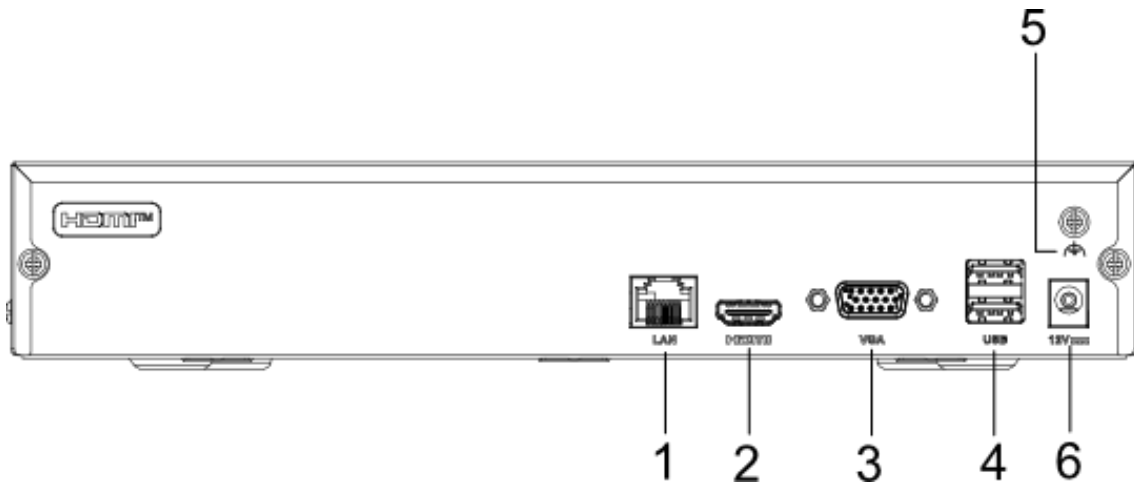

Network & Ethernet Access

- 1 self-adaptive 10/100 Mbps Ethernet interface
- Hik-Connect for easy network management

▪ Specification

Video and Audio	
IP Video Input	4-ch Up to 6 MP resolution
Incoming Bandwidth	40 Mbps
Outgoing Bandwidth	60 Mbps
HDMI Output	1-ch, 1920 × 1080p/60 Hz, 1600 × 1200/60 Hz, 1280 × 1024/60Hz, 1280 × 720/60 Hz
VGA Output	1-ch, 1920 × 1080p/60 Hz, 1600 × 1200/60 Hz, 1280 × 1024/60 Hz, 1280 × 720/60 Hz
Video Output Mode	HDMI/VGA simultaneous output
Decoding	
Decoding Format	H.265+/H.265/ H.264+/H.264
Recording Resolution	6 MP/4 MP/3 MP/1080p/UXGA /720p/VGA/4CIF/DCIF/ 2CIF/CIF/QCIF
Synchronous playback	4-ch
Decoding Capability	4-ch@1080p (30 fps) or 2-ch@4 MP (30 fps) or 1-ch@6 MP (30 fps)
Stream Type	Video, Video & Audio
Network	
Remote Connection	16
Network Protocol	TCP/IP, DHCP, Hik-Connect, DNS, DDNS, NTP, SADP, SMTP, UPnP™
Network Interface	1, RJ-45 10/100 Mbps self-adaptive Ethernet interface
Auxiliary Interface	
SATA	1 SATA interface
Capacity	Up to 6 TB capacity for each disk
Alarm In/Out	N/A
USB Interface	Rear panel: 2 × USB 2.0
General	
Power Supply	12 VDC, 1.5 A
Consumption	≤ 10 W (without HDD)
Working Temperature	-10 °C to 55 °C (14 °F to 131 °F)
Working Humidity	10% to 90%
Dimension (W × D × H)	265 × 225 × 48 mm (10.4" × 8.9" × 1.9")
Weight	≤ 1 kg (without HDD, 2.2 lb.)
Certification	
CE	EN50130-4, EN 61000-3-2,EN 61000-3-3

Dimension

scale/1:1;Unit/mm

Physical Interface

No.	Description	No.	Description
1	LAN network interface	4	USB interfaces
2	HDMI interface	5	Power supply
3	VGA interface	6	GND

Available Model

HWN-2104MH (D)

Headquarters