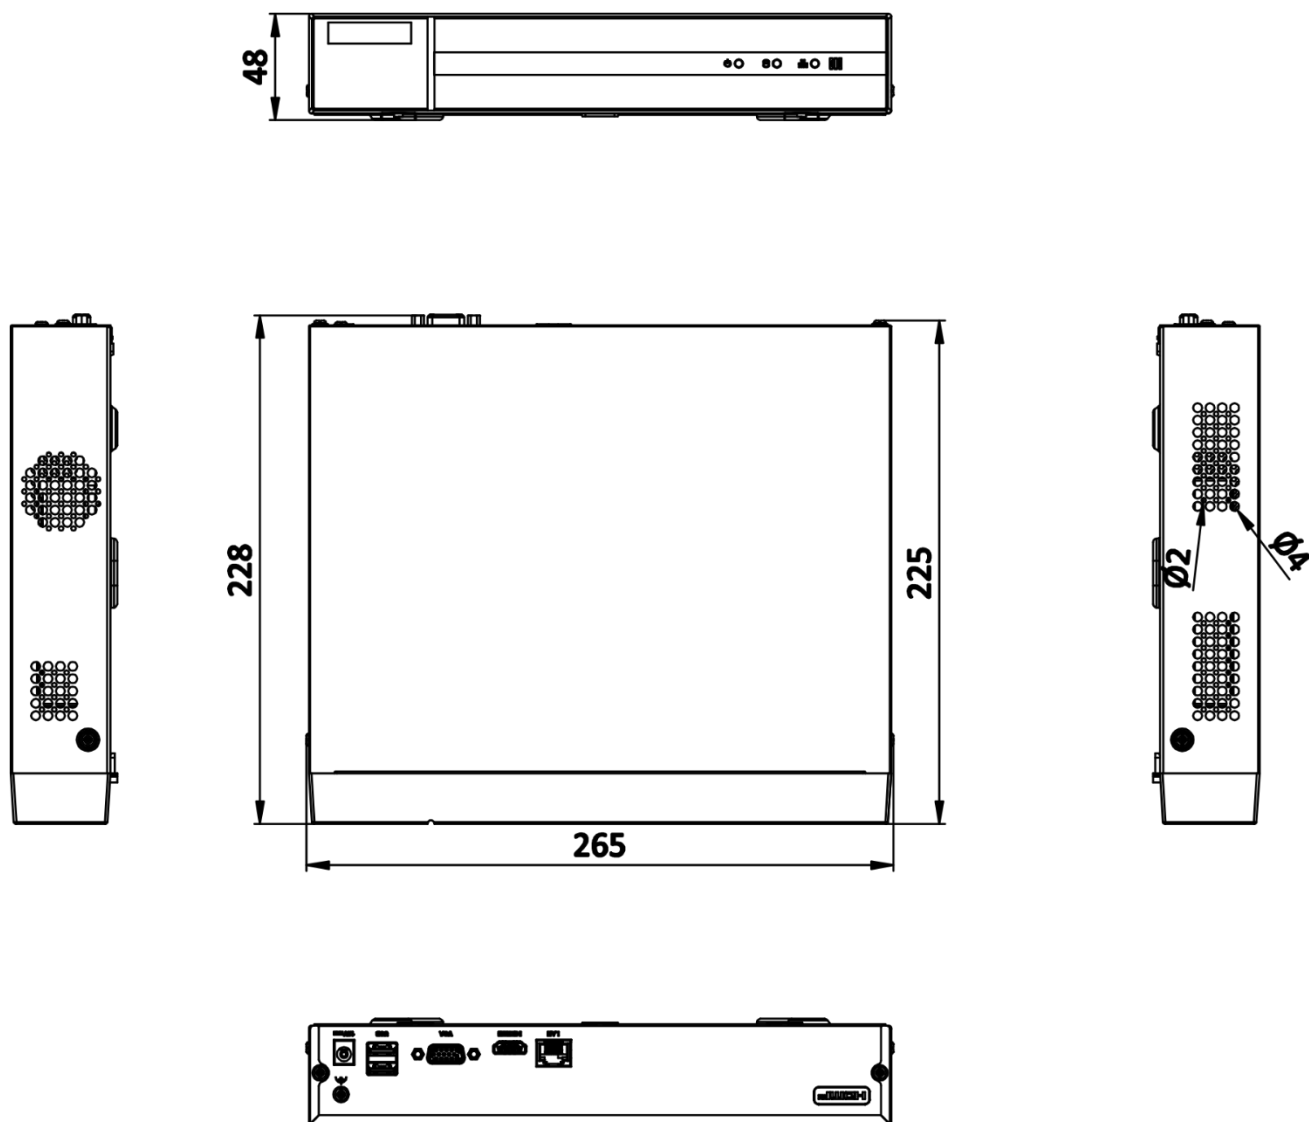

Compression and Recording

- H.265+ compression effectively reduces the storage space by up to 75%
- Full channel recording at up to 4 MP resolution

Storage and Playback

- 2-ch@4 MP or 4-ch@1080p playback resolution
- 1 SATA interface (up to 6 TB capacity per HDD)

Network & Ethernet Access

- 1 self-adaptive 10/100 Mbps Ethernet interface
- Hik-Connect for easy network management

▪ Specification

Video and Audio	
IP Video Input	4-ch Up to 6 MP resolution
Incoming Bandwidth	40 Mbps
Outgoing Bandwidth	60 Mbps
HDMI Output	1-ch, 1920 × 1080p/60 Hz, 1600 × 1200/60 Hz, 1280 × 1024/60Hz, 1280 × 720/60 Hz
VGA Output	1-ch, 1920 × 1080p/60 Hz, 1600 × 1200/60 Hz, 1280 × 1024/60 Hz, 1280 × 720/60 Hz
Video Output Mode	HDMI/VGA simultaneous output
Decoding	
Decoding Format	H.265+/H.265/ H.264+/H.264
Recording Resolution	6 MP/4 MP/3 MP/1080p/UXGA /720p/VGA/4CIF/DCIF/ 2CIF/CIF/QCIF
Synchronous playback	4-ch
Decoding Capability	4-ch@1080p (30 fps) or 2-ch@4 MP (30 fps) or 1-ch@6 MP (30 fps)
Stream Type	Video, Video & Audio
Network	
Remote Connection	16
Network Protocol	TCP/IP, DHCP, Hik-Connect, DNS, DDNS, NTP, SADP, SMTP, UPnP™
Network Interface	1, RJ-45 10/100 Mbps self-adaptive Ethernet interface
Auxiliary Interface	
SATA	1 SATA interface
Capacity	Up to 6 TB capacity for each disk
Alarm In/Out	N/A
USB Interface	Rear panel: 2 × USB 2.0
General	
Power Supply	12 VDC, 1.5 A
Consumption	≤ 10 W (without HDD)
Working Temperature	-10 °C to 55 °C (14 °F to 131 °F)
Working Humidity	10% to 90%
Dimension (W × D × H)	265 × 225 × 48 mm (10.4" × 8.9" × 1.9")
Weight	≤ 1 kg (without HDD, 2.2 lb.)
Certification	
CE	EN50130-4, EN 61000-3-2,EN 61000-3-3

Dimension

scale/1:1;Unit/mm

Physical Interface

No.	Description	No.	Description
1	LAN network interface	4	USB interfaces
2	HDMI interface	5	Power supply
3	VGA interface	6	GND

Available Model

HWN-2104MH (D)

Headquarters