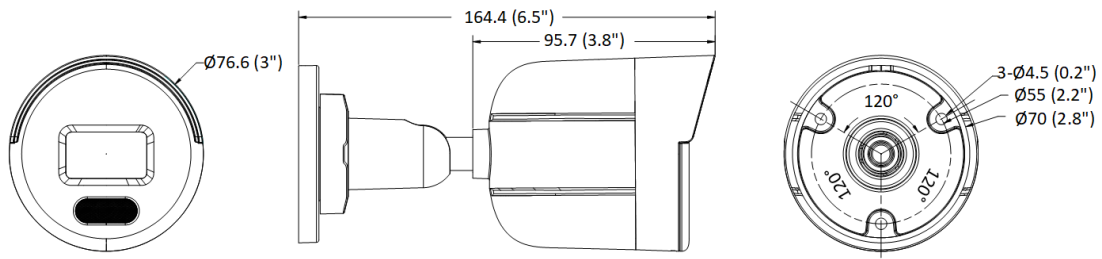

Web Browser	Plug-in required live view: IE 10+ Plug-in free live view: Chrome 57.0+, Firefox 52.0+
Image	
Image Settings	Rotate mode, saturation, brightness, contrast, sharpness, gain, white balance, adjustable by client software or web browser
Day/Night Switch	Day, Night, Auto, Schedule
Wide Dynamic Range (WDR)	Digital WDR
SNR	≥ 52 dB
Image Enhancement	BLC, 3D DNR
Privacy Mask	4 programmable polygon privacy masks
Interface	
Ethernet Interface	1 RJ45 10 M/100 M self-adaptive Ethernet port
Event	
Basic Event	Motion detection (support alarm triggering by specified target types (human and vehicle)), video tampering alarm, exception
Linkage	Upload to FTP, send email, notify surveillance center, trigger capture
General	
Power	12 VDC ± 25%, 0.4 A, max. 5 W, Ø5.5 mm coaxial power plug PoE: 802.3af, Class 3, 36 V to 57 V, 0.15 A to 0.2 A, max. 6.5 W
Dimension	Ø76.6 mm × 164.4 mm (Ø3" × 6.5")
Package Dimension	234 mm × 120 mm × 117 mm (9.2" × 4.7" × 4.6")
Weight	Approx. 410 g (0.9 lb.)
With Package Weight	Approx. 630 g (1.4 lb.)
Storage Conditions	-30 °C to 60 °C (-22 °F to 140 °F). Humidity 95% or less (non-condensing)
Startup and Operating Conditions	-30 °C to 60 °C (-22 °F to 140 °F). Humidity 95% or less (non-condensing)
Language	English, Ukrainian
General Function	Heartbeat, anti-banding, mirror, password protection, privacy mask, watermark
Approval	
EMC	CE-EMC: EN 55032: 2015, EN 61000-3-2: 2019, EN 61000-3-3: 2013 + A1: 2019, EN 50130-4: 2011 + A1: 2014
Safety	CE-LVD: EN 62368-1: 2014/A11: 2017
Environment	CE-RoHS: 2011/65/EU WEEE: 2012/19/EU Reach: Regulation (EC) No 1907/2006
Protection	IP67: IEC 60529-2013

▪ **Available Model**

HWI-B129HA (2.8/4 mm)

▪ **Dimension**

Unit: mm (inch)

▪ **Accessory**

▪ **Optional**

**DS-1280ZJ-XS
Junction Box**

Headquarters