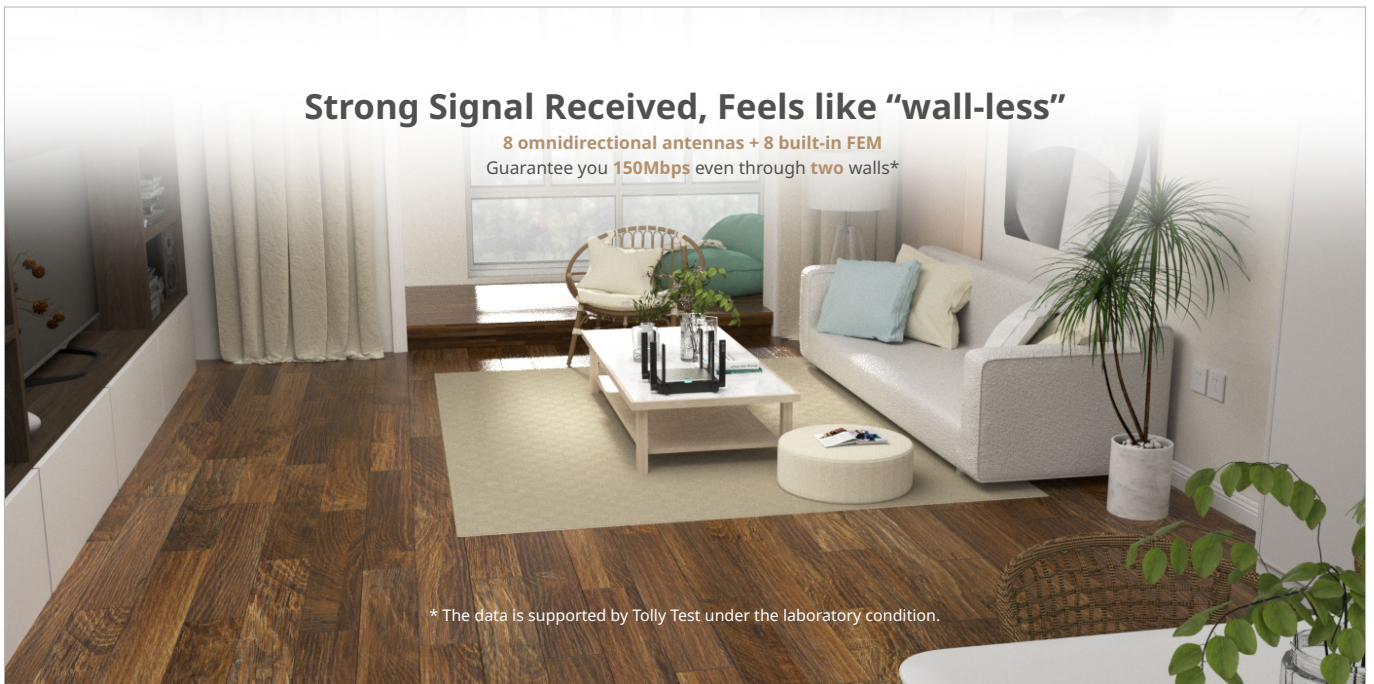

Strong Signal Received, Feels like "wall-less"

8 omnidirectional antennas + 8 built-in FEM
Guarantee you 150Mbps even through two walls*

Highlight Features

Rocket Speed, Can't Wait

Equipped with Wi-Fi 6 technology like OFDMA, 1024 QAM, and the latest 802.11ax standard, 3200GX PRO reaches ultra fast speed, 3200Mbps, enhancing the overall networking experience for users.