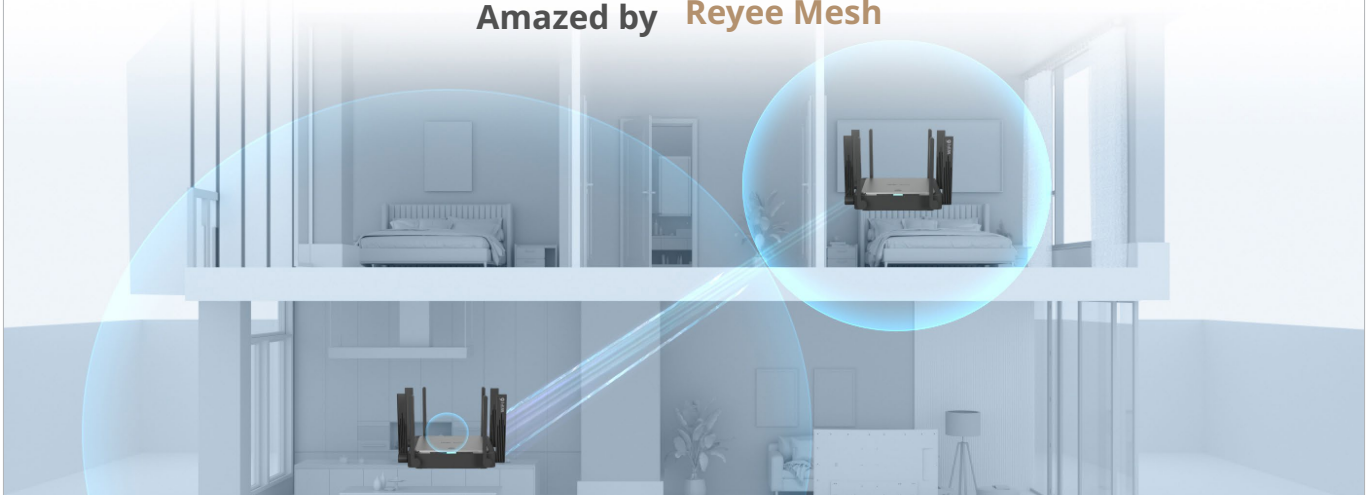

Seamless Roaming, Full Space Coverage Wi-Fi Solutions

Amazed by **Reyee Mesh**

Take Control of Your Home Network at Fingertips

Set up your home network in **Reyee Router App** in two minutes. More **Life-time Free** functions are waiting for you to Explore, Experience, Expect.