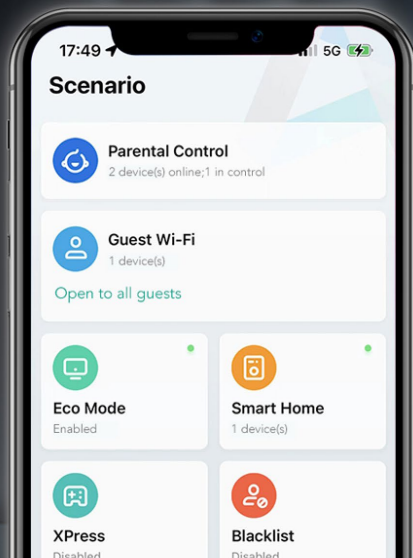

Highlight Features

Rocket Speed, Can't Wait

Equipped with Wi-Fi 6 technology like OFDMA, 1024 QAM, and the latest 802.11ax standard, 3200GX PRO reaches ultra fast speed, 3200Mbps, enhancing the overall networking experience for users.

Wireless Rate under Real Test

2.4GHz

EW3200GX PRO

Other brand 3000M product

5GHz

EW3200GX PRO

Other brand 3000M product

* The data is supported by Tolly Test under the laboratory condition.

Seamless Roaming, Full Space Coverage Wi-Fi Solutions

Amazed by **Reyee Mesh**

Take Control of Your Home Network at Fingertips

Set up your home network in **Reyee Router App** in two minutes. More **Life-time Free** functions are waiting for you to Explore, Experience, Expect.

- Remote Management
- Parental Control
- Smart Home