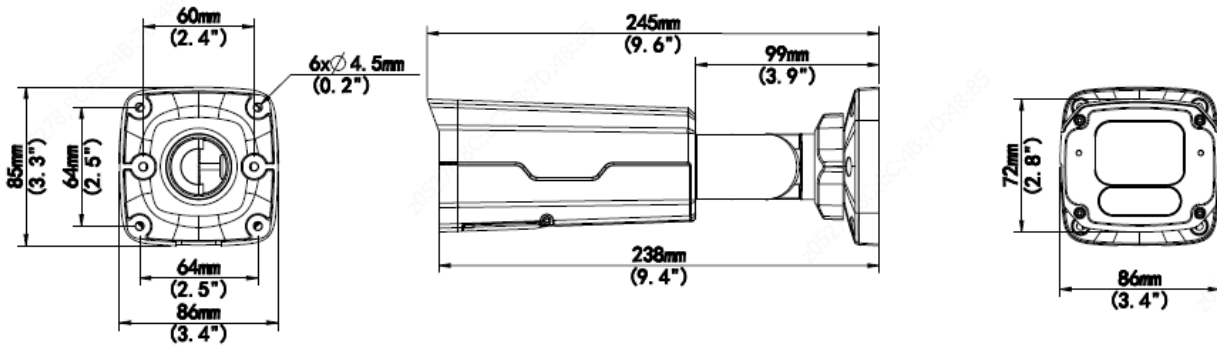

## Key Features

- High quality image with 4MP, 1/1.8"CMOS sensor
- 4MP (2688\*1520)@ 30/25fps; 4MP (2560\*1440)@ 30/25fps; 3MP (2304\*1296) @ 30/25fps; 2MP (1920\*1080) @30/25fps;
- Ultra 265, H.265, H.264, MJPEG
- Smart intrusion prevention, include cross line, intrusion, enter area, leave area detection
- Based on target classification, smart intrusion prevention significantly reduce false alarm caused by leaves, birds and lights etc., accurately focus on human and, motor vehicle and non-motor vehicle
- Intelligent face capture
- Intelligent People Flow Counting and Crowd Density Monitoring
- Colorhunter technology ensures 24-hour full-color images
- 120dB true WDR technology enables clear image in strong light scene
- Support 9:16 corridor Mode
- Alarm:1 in/1 out, Audio: 1 in/1 out
- Supports 256 G micro SD card
- IK10 vandal resistant
- IP67 protection
- Support PoE power supply

	EN 55024:2010 EN 61000-3-2:2014 EN 61000-3-3:2013
Safety	IEC 62368-1 EN 62368-1 UL 62368-1
Environment	CE-ROHS (2011/65/EU;(EU)2015/863); WEEE (2012/19/EU); REACH (Regulation (EC) No 1907/2006)
<b>General</b>	
Power	DC 12V±25%, PoE (IEEE 802.3af)
	Power consumption: Max 11.5W
Power Interface	Ø 5.5mm coaxial power plug
Dimensions (L × W × H)	245 × 86 × 85mm (9.6" × 3.4" × 3.3")
Weight	0.9kg (1.98lb)
Material	Metal
Working Environment	-30°C ~ 60°C (-22°F ~ 140°F), Humidity: ≤95% RH (non-condensing)
Storage Environment	-30°C ~ 60°C (-22°F ~ 140°F), Humidity: ≤95% RH (non-condensing)
surge protection	6KV
Reset Button	Supported
Protection	Ingression protection: IP67 Vandal resistant: IK10

## Dimensions