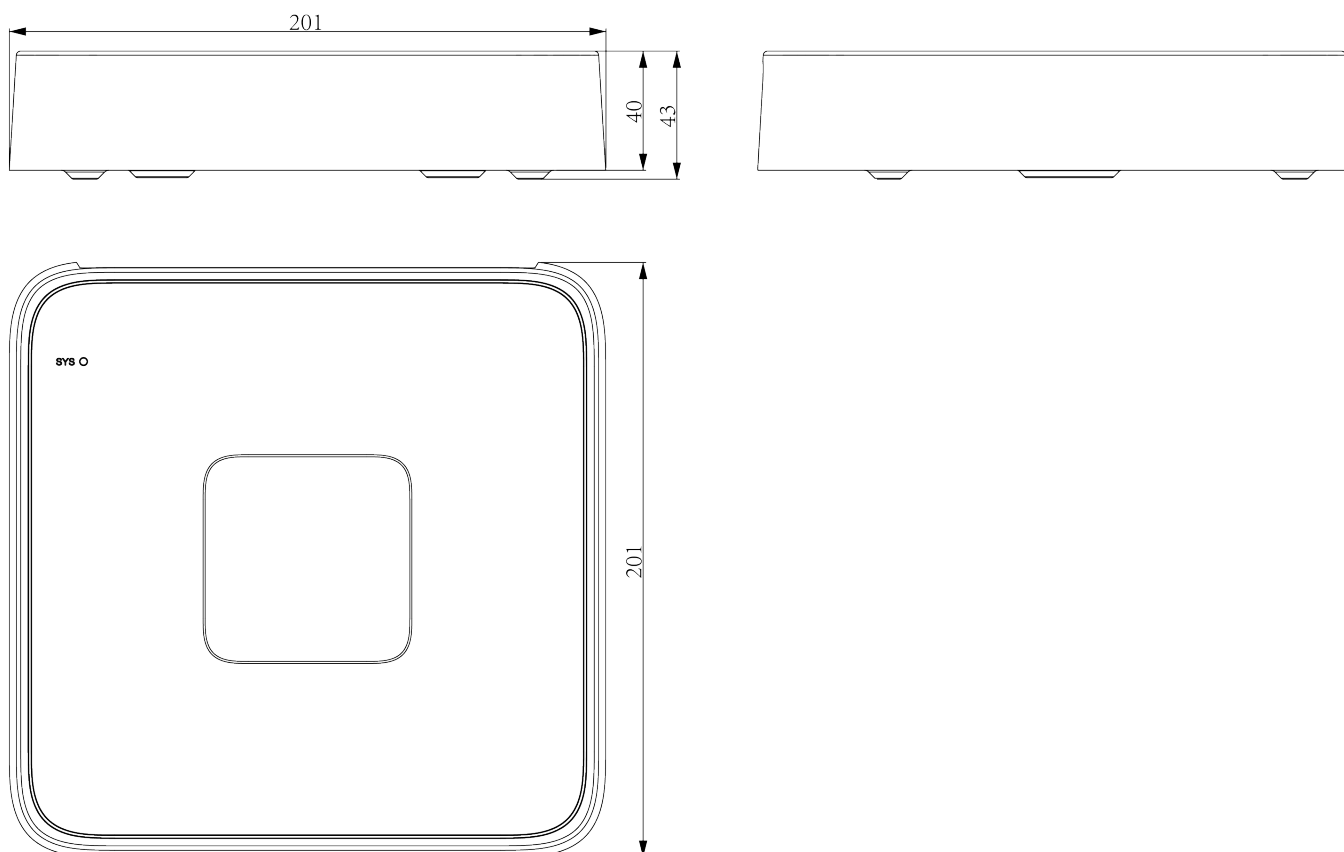

TC-R3108 Spec:I/B/P8/C/Eu/L/S

1HDD 8ch PSE NVR

AK Series

KEY FEATURES

- Up to 8-ch IP camera accesses
- Incoming/Outgoing bandwidth: 60Mbps/40Mbps
- S+265, H.265, S+264, H.264 video formats
- Max. decoding capability: 6MP(30fps)×1 or 1080P(30fps)×4
- 4-ch synchronous playback
- Up to 6 TB capacity for each HDD
- 1×HDMI output
- HDMI output at up to 4K resolution
- 1×RJ-45, 10/100 Mbps self-adaptive Ethernet port
- PoE interface, 8×RJ45, 10/100 Mbps self-adaptive Ethernet port
- S+ 265 compression effectively reduces the storage space by up to 75%
- Support cloud upgrade

PoE	
PoE Interface	8×RJ45, 10/100 Mbps self-adaptive Ethernet port
PoE Budget	45W
Power per PoE Port	30W
Standard	IEEE 802.3 af/at
General	
UI Language	English; Spanish; Italian; Turkish; French; Polish; Dutch; Hebrew; German; Portuguese
Power Supply	DC48V 1.35A
Power Consumption	<10W(without HDD&without PoE)
NetWeight	0.45kg
GrossWeight	0.85kg
Boundary Dimensions	200(L)200(W)43(H)mm
Package Dimensions	315(L)70(W)235(H)mm
Operating Temperature	-10°C~+55°C (+14°F~+131°F)
Operating Humidity	10%~90%RH (non-condensing)
Storage Temperature	-20°C~+60°C (-4°F~+140°F)
Package Kit	Network Video Recorder; Screw Pack; Mouse; European Standard Power Adapter

DIMENSIONS (Unit: mm)

Physical Interfaces