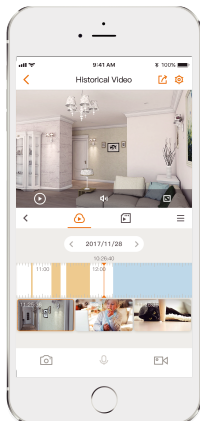

Imou

Bullet 2E 5MP

Full  Color

5MP H.265 Bullet Wi-Fi Camera

Bullet 2E 5MP delivers 5MP live monitoring with a choice of 2.8mm/3.6mm lens option, it supports four night vision modes for clear-as day clarity even in pitch dark. Human Detection allows you to monitor what matters without receiving annoying false alerts. With IP67 certified, the camera can be used outdoors under different weather conditions.

H.265 5MP QHD
See more than 4MP

Human Detection
Quickly find human targets in you home

Smart Color Night Vision
Support four-mode night vision for clear-as day clarity even in pitch dark

Built-in Spotlight
keep unwelcome visitors away from your home.

IP67
Weatherproof from dust and water

Built-in Microphone
High quality microphone picks up sounds clearly while monitoring

Diversified Storage
Supports NVR, Cloud Storage or Micro SD card (up to 512GB)

Alarm Notification
Sends instant motion-activated alerts to your mobile phone

Wi-Fi Connection
Wi-Fi 6 :IEEE802.11b/g/n/ax (2.4GHz)

Stay close with what you care

With Cloud service, you will have access to what you care as long as Internet is available. You can record daily or motion videos on Cloud and playback anytime anywhere.