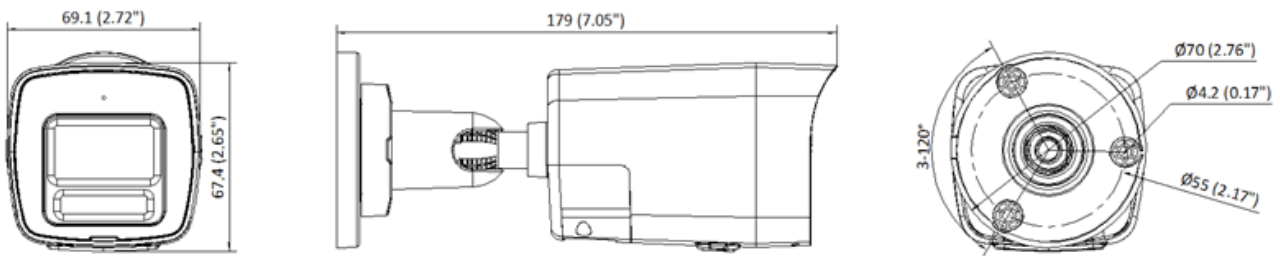

▪ Dimension

Unit: mm (inch)

▪ Accessory

▪ Optional

DS-1275ZJ-SUS Vertical pole mount	DS-1276ZJ-SUS Corner mount	DS-1280ZJ-XS Junction box

HiLook

Headquarters

No.555 Qianmo Road, Binjiang District,
Hangzhou 310051, China
T +86-571-8807-5998
Technical Support: support@hikvision.com

Follow us on social media to get the latest product and solution information.

Hikvision

HikvisionHQ

HikvisionHQ

Hikvision_Global

Hikvision
Corporate Channel

hikvisionhq