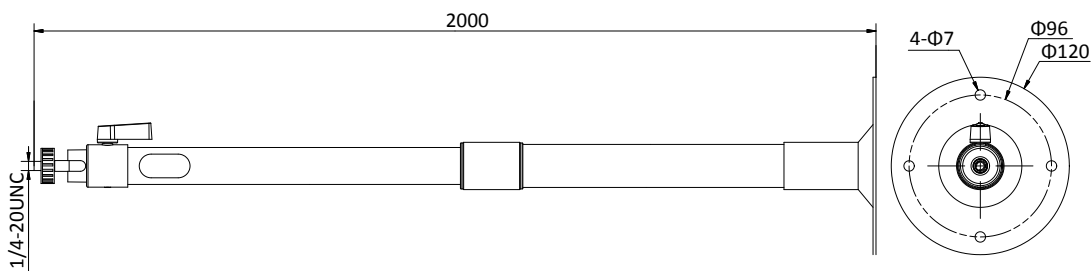

### Pendant Mounting Bracket

### Features

- Aluminum alloy material with surface spray treatment
- The camera can be fixed on the bracket directly
- Design of cap is for convenient wiring
- Extendable arm for the mounting height adjustment

### Dimension

### Parameters

Model	DS-1297ZJ
Parameters	Pendant Mounting Bracket
Appearance	Hikvision White
Material	Aluminum Alloy
Dimension	Φ120x2000mm
Weight	1035g
Extendable Range	1.2 m to 2.0 m