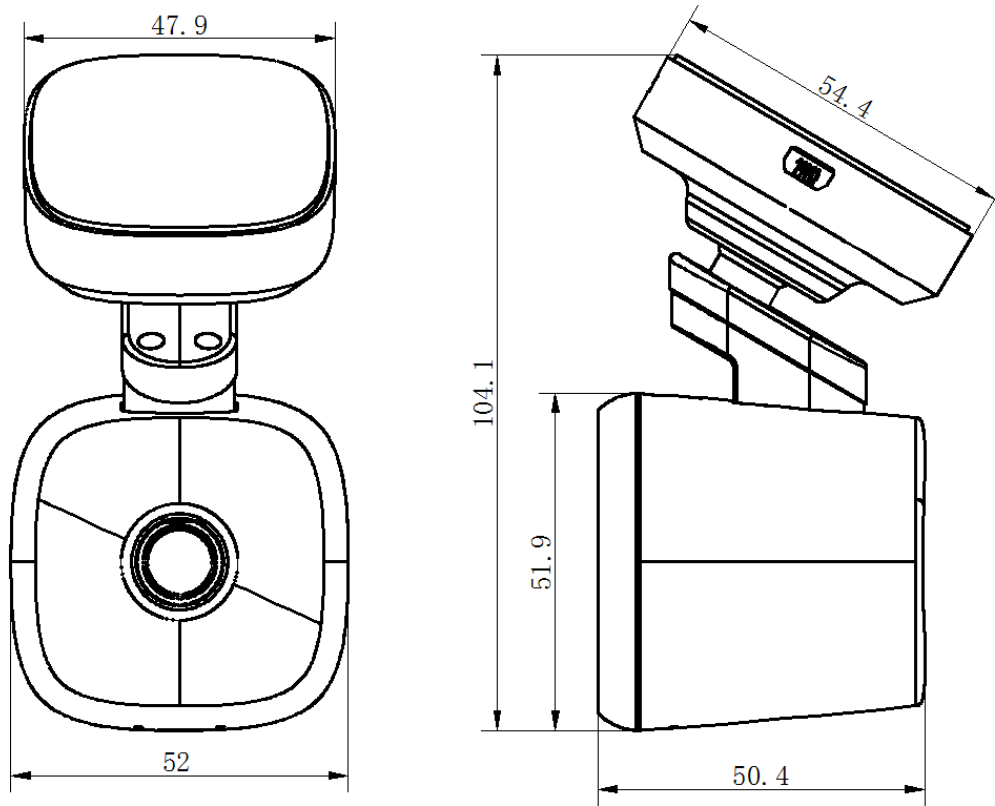

## Specifications

<b>Model</b>	<b>AE-DC5013-F6</b>
<b>Camera</b>	
<b>Image sensor</b>	CMOS
<b>Resolution</b>	1600p@30fps, 1600p@25fps; 1440p@30fps, 1440p@25fps; 1080p@30fps, 1080p@25fps
<b>Angle adjustment</b>	130° (D), 109° (H)
<b>Aperture</b>	F1.6
<b>Video compression</b>	H.265
<b>OSD</b>	Display time, date, etc.
<b>Image format</b>	JPEG
<b>Storage</b>	TF card, Max. 256 GB
<b>Communication module</b>	Wi-Fi
<b>Sensor</b>	G-sensor
<b>Interfaces</b>	
<b>Power supply</b>	USB 2.0
<b>Audio input</b>	MIC
<b>Audio output</b>	Built-in Loudspeaker
<b>General</b>	
<b>Working temperature</b>	-20 °C to 70 °C (-4 °F to 158 °F)
<b>Working humidity</b>	0% to 95%
<b>Power supply</b>	5 VDC, 2 A
<b>Power consumption</b>	Max. 5 W
<b>Dimension (L x W x H) (without bracket)</b>	52mm x 50.4mm x 51.9mm (2.04" x 1.98" x 2.04")
<b>Weight (Approx)</b>	120 g (0.26 lb)

## Dimensions

Distributed by