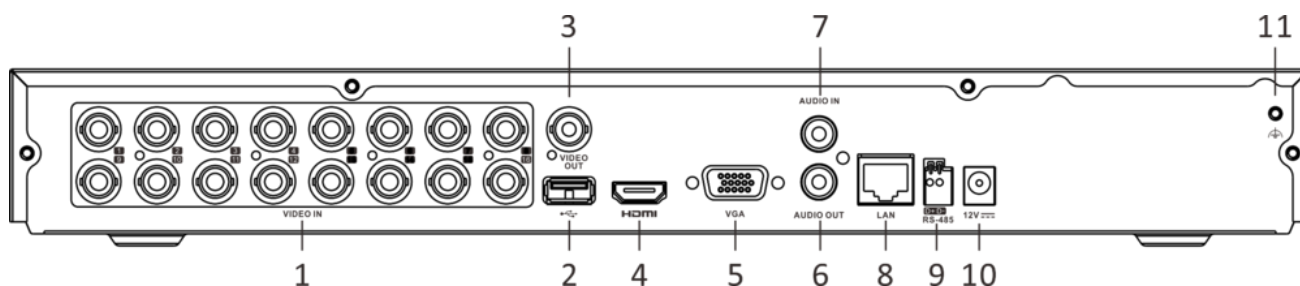

HDMI Output	1-ch, 4K (3840 × 2160)/30Hz, 2K (2560 × 1440)/60Hz, 1920 × 1080/60Hz, 1280 × 1024/60Hz, 1280 × 720/60Hz
VGA Output	1-ch, 1920 × 1080/60Hz, 1280 × 1024/60Hz, 1280 × 720/60Hz
Video Output Mode	HDMI/VGA simultaneous output
Audio Input	1-ch, RCA (2.0 Vp-p, 1 KΩ) 16-ch via coaxial cable
Audio Output	1-ch, RCA (Linear, 1 KΩ)
Two-Way Audio	1-ch, RCA (2.0 Vp-p, 1 KΩ) (using the audio input)
Synchronous playback	16-ch
Network	
Total Bandwidth	128 Mbps
Remote Connection	128
Network Protocol	TCP/IP, PPPoE, DHCP, Hik-Connect, DNS, DDNS, NTP, SADP, NFS, iSCSI, UPnP™, HTTPS, ONVIF
Network Interface	1, RJ45 10/100/1000 Mbps self-adaptive Ethernet interface
Wi-Fi	Connectable to Wi-Fi network by Wi-Fi dongle through USB interface
Auxiliary Interface	
SATA	2 SATA interfaces
Capacity	Up to 10 TB capacity for each disk
USB Interface	Front panel: 1 × USB 2.0 Rear panel: 1 × USB 3.0
General	
Power Supply	12 VDC, 5 A
Consumption	≤ 25 W (without HDD)
Working Temperature	-10 °C to +55 °C (+14 °F to +131 °F)
Working Humidity	10% to 90%
Dimension (W × D × H)	380 × 320 × 48 mm (15.0 × 12.6 × 1.9 inch)
Weight	≤ 2 kg (without HDD, 4.4 lb.)

Note:

Enhanced IP mode might be conflicted with smart events (motion detection 2.0) or other functions, please refer to the user manual for details.

Physical Interface

No.	Description	No.	Description
1	Video and coaxial audio in	7	AUDIO IN, RCA connector
2	USB interface	8	LAN network interface
3	Video out	9	RS-485 serial interface
4	HDMI interface	10	12 VDC power input
5	VGA interface	11	GND
6	AUDIO OUT, RCA connector		