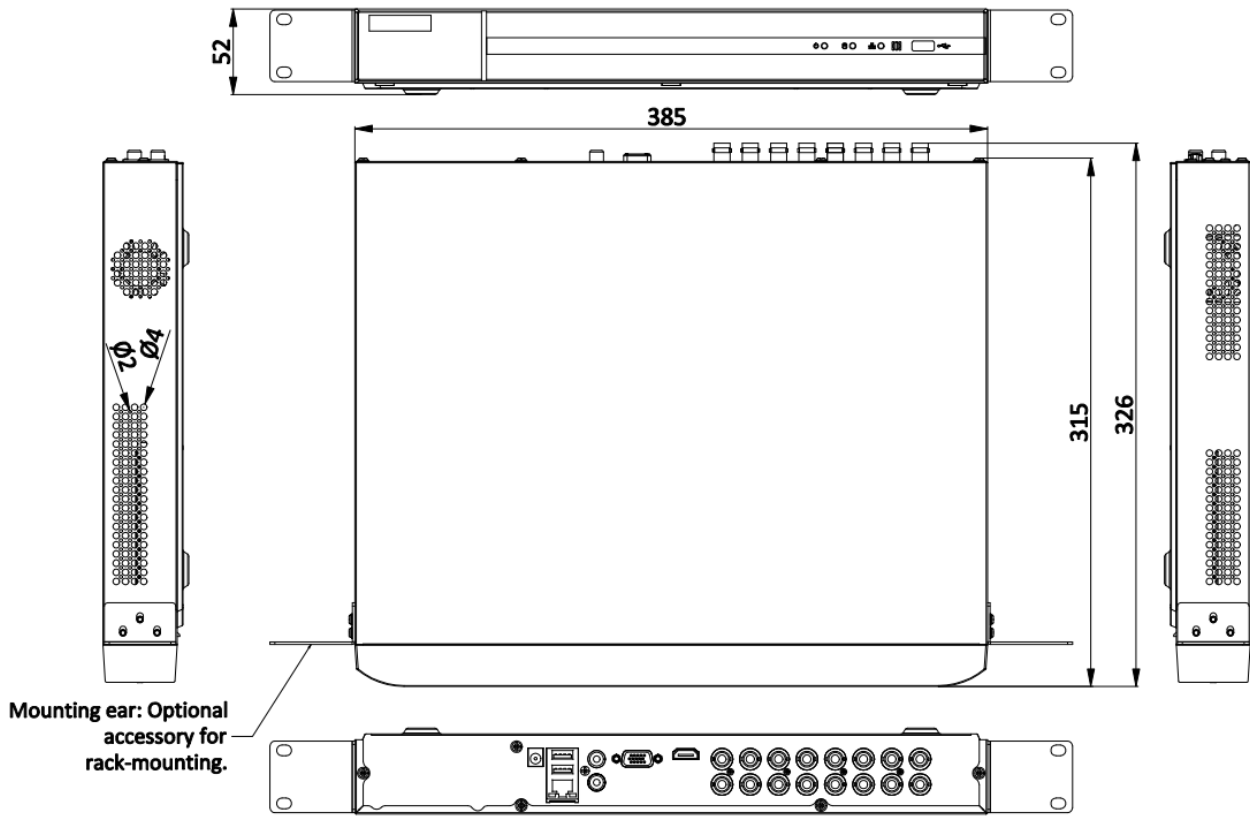

Dimension

scale/1:1;Unit/mm