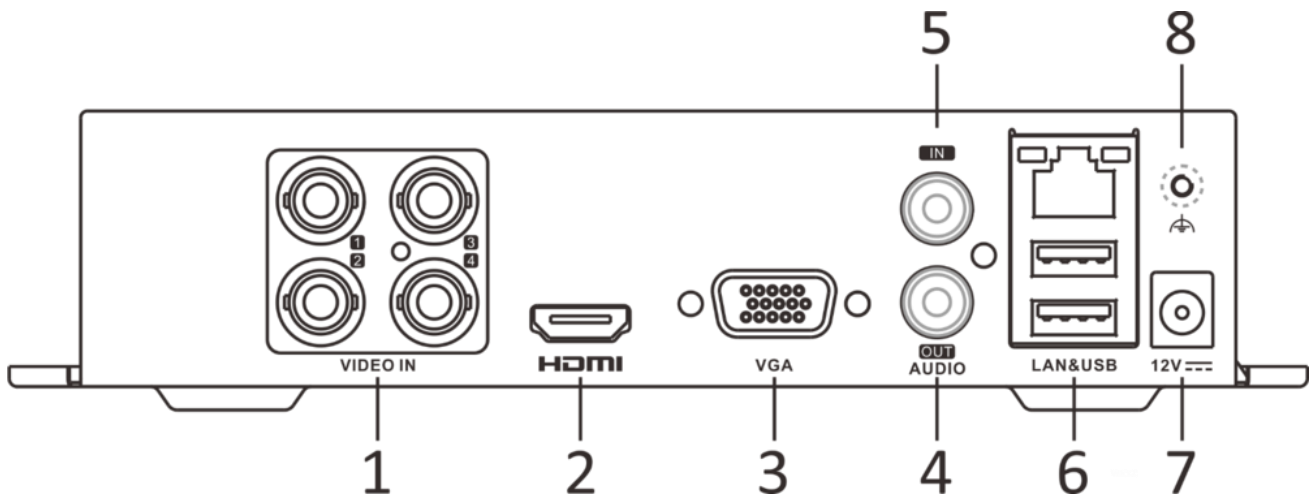

Physical Interface

No.	Description	No.	Description
1	Video and coaxial audio in	5	AUDIO IN, RCA connector
2	HDMI interface	6	LAN network interface and USB interface
3	VGA interface	7	12 VDC power input
4	AUDIO OUT, RCA connector	8	GND

Available Model

iDS-7104HUHI-M1/S(C)

iDS-7104HUHI-M1/S(E)

Headquarters

No.555 Qianmo Road, Binjiang District,
Hangzhou 310051, China
T +86-571-8807-5998
www.hikvision.com

Follow us on social media to get the latest product and solution information.