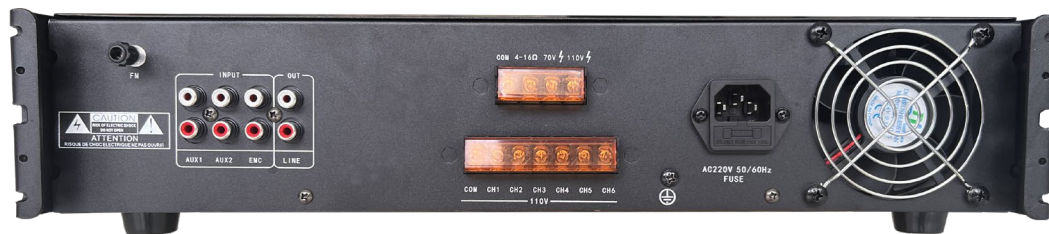

▪ Available Model

DS-QAE0A240G1-VB6

▪ Dimension