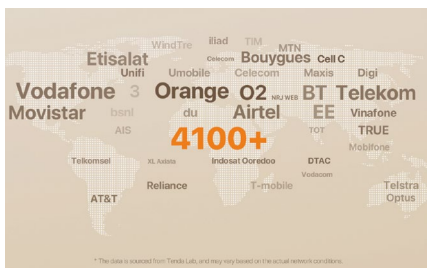

Meet 4100+ Operators' Standards, Plug and Play

It integrates SIM cards from 4100+ global operators. Simply insert the SIM card, power on, and connect without any configuration. It allows you to easily connect Wi-Fi wherever you are.

* The data is sourced from Tenda Lab, and may vary based on the actual network conditions.