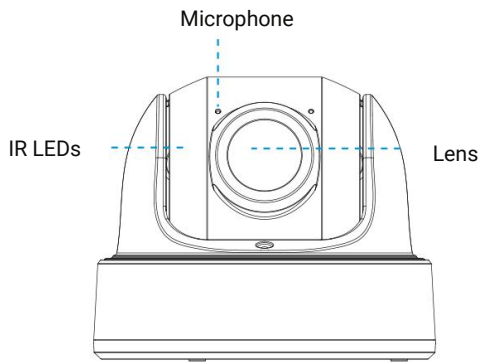

AI 180° Panoramic Mini Dome Network Camera

Units: mm

A01 Pole Mount

Weight: 720g

Dimensions: 170*51.5*152.6mm

A03 External Corner Bracket

Weight: 900g

Dimensions: 170*152.5*76.3mm

A71 Wall Mount

Weight: 530g

Dimensions: 162*124*78 mm

Milesight | www.milesight.com

Contact Us: sales@milesight.com support@milesight.com

Add: Building c09, Software Park Phase III, Xiamen 361024, Fujian, China
Tel: +86-592-5922772