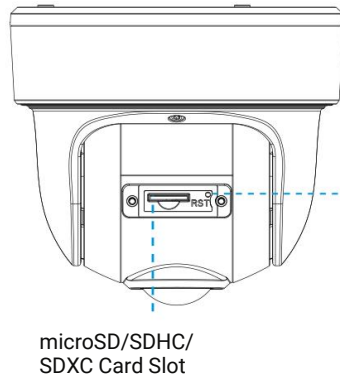

AI 180° Panoramic Mini Dome Network Camera

Intelligent Analytics	Video Analysis	Intrusion Detection, Region Entrance, Region Exiting, Advanced Motion Detection, Tamper Detection,
	Object Counting & Report	Count the number of objects crossing the line, optionally human and vehicle, Support regional people counting for up to 4 detection areas
System	Storage	Support microSD/SDHC/SDXC Card Local Storage, up to 1TB
	Advanced Function	Heat Map, BLC, HLC, 2D DNR, 3D DNR, Defog, AWB, IP Address Filtering, AGC, Anti-flicker, Corridor Mode, Deblur, Watermark
	SIP/VoIP Support	Yes, Voice & Video-over-IP
	Event Trigger	Motion Detection, Network Disconnection, Audio Alarm, etc.
	Event Action	FTP Upload, SMTP Upload, SD Card Record, SIP Phone, HTTP Notification, etc.
	System Compatibility	ONVIF Profile G & M & S & T, API
General	Working Temperature	-40°C~60°C
	Working Humidity	0~95%(Non-condensing)
	Power Supply	PoE (802.3af) / DC 12V ± 10%
	Power Consumption	7W MAX 10W MAX (With IR on)
	Weather Proof	Up to IP67-rated for Weather-resistant Performance
	Housing	Vandal-proof IK10-rated Metal Housing
	Weight	853g
	Dimensions	Φ127mmX107mm
	Warranty	3/5 Years

V8.05

AI 180° Panoramic Mini Dome Network Camera

Units: mm

A01 Pole Mount

Weight: 720g

Dimensions: 170*51.5*152.6mm

A03 External Corner Bracket

Weight: 900g