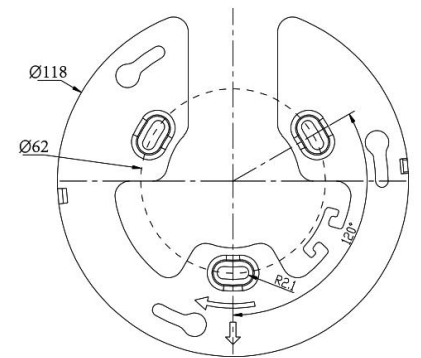

AI 180° Panoramic Mini Dome Network Camera

Intelligent Analytics	Video Analysis	Intrusion Detection, Region Entrance, Region Exiting, Advanced Motion Detection, Tamper Detection,
	Object Counting & Report	Count the number of objects crossing the line, optionally human and vehicle, Support regional people counting for up to 4 detection areas
System	Storage	Support microSD/SDHC/SDXC Card Local Storage, up to 1TB
	Advanced Function	Heat Map, BLC, HLC, 2D DNR, 3D DNR, Defog, AWB, IP Address Filtering, AGC, Anti-flicker, Corridor Mode, Deblur, Watermark
	SIP/VoIP Support	Yes, Voice & Video-over-IP
	Event Trigger	Motion Detection, Network Disconnection, Audio Alarm, etc.
	Event Action	FTP Upload, SMTP Upload, SD Card Record, SIP Phone, HTTP Notification, etc.
	System Compatibility	ONVIF Profile G & M & S & T, API
General	Working Temperature	-40°C~60°C
	Working Humidity	0~95%(Non-condensing)
	Power Supply	PoE (802.3af) / DC 12V ± 10%
	Power Consumption	7W MAX 10W MAX (With IR on)
	Weather Proof	Up to IP67-rated for Weather-resistant Performance
	Housing	Vandal-proof IK10-rated Metal Housing
	Weight	853g
	Dimensions	Φ127mmX107mm
	Warranty	3/5 Years

V8.05

AI 180° Panoramic Mini Dome Network Camera

Units: mm

A01 Pole Mount

Weight: 720g

Dimensions: 170*51.5*152.6mm

A03 External Corner Bracket

Weight: 900g