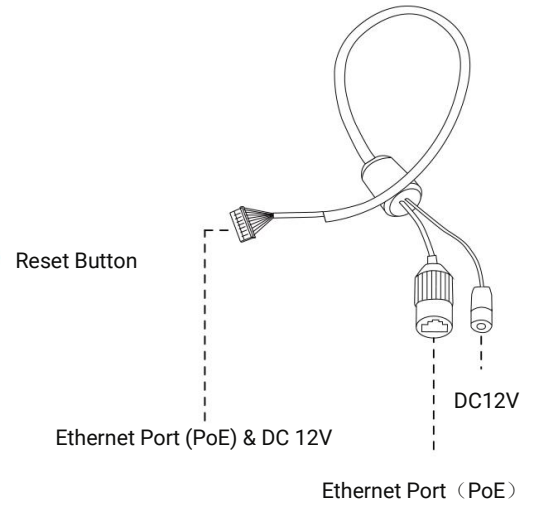

Integrated Junction Box

Coming with the integrated junction box, The Network Camera not only brings a simplified installation with better aesthetics and professional look of the video surveillance system, but also provides higher operation stability.

AI 180° Panoramic Mini Dome Network Camera

Intelligent Analytics	Video Analysis	Intrusion Detection, Region Entrance, Region Exiting, Advanced Motion Detection, Tamper Detection,
	Object Counting & Report	Count the number of objects crossing the line, optionally human and vehicle, Support regional people counting for up to 4 detection areas
System	Storage	Support microSD/SDHC/SDXC Card Local Storage, up to 1TB
	Advanced Function	Heat Map, BLC, HLC, 2D DNR, 3D DNR, Defog, AWB, IP Address Filtering, AGC, Anti-flicker, Corridor Mode, Deblur, Watermark
	SIP/VoIP Support	Yes, Voice & Video-over-IP
	Event Trigger	Motion Detection, Network Disconnection, Audio Alarm, etc.
	Event Action	FTP Upload, SMTP Upload, SD Card Record, SIP Phone, HTTP Notification, etc.
	System Compatibility	ONVIF Profile G & M & S & T, API
General	Working Temperature	-40°C~60°C
	Working Humidity	0~95%(Non-condensing)
	Power Supply	PoE (802.3af) / DC 12V ± 10%
	Power Consumption	7W MAX 10W MAX (With IR on)
	Weather Proof	Up to IP67-rated for Weather-resistant Performance
	Housing	Vandal-proof IK10-rated Metal Housing
	Weight	853g
	Dimensions	Φ127mmX107mm
	Warranty	3/5 Years

V8.05

AI 180° Panoramic Mini Dome Network Camera

Units: mm

A01 Pole Mount

Weight: 720g

Dimensions: 170*51.5*152.6mm

A03 External Corner Bracket

Weight: 900g