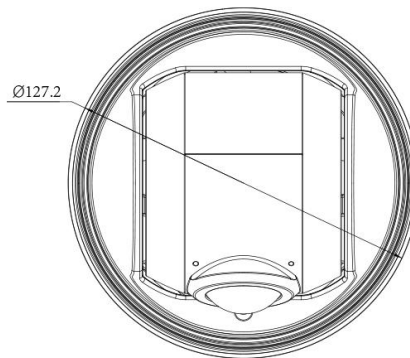

AI 180° Panoramic Mini Dome Network Camera

Intelligent Analytics	Video Analysis	Intrusion Detection, Region Entrance, Region Exiting, Advanced Motion Detection, Tamper Detection,
	Object Counting & Report	Count the number of objects crossing the line, optionally human and vehicle, Support regional people counting for up to 4 detection areas
System	Storage	Support microSD/SDHC/SDXC Card Local Storage, up to 1TB
	Advanced Function	Heat Map, BLC, HLC, 2D DNR, 3D DNR, Defog, AWB, IP Address Filtering, AGC, Anti-flicker, Corridor Mode, Deblur, Watermark
	SIP/VoIP Support	Yes, Voice & Video-over-IP
	Event Trigger	Motion Detection, Network Disconnection, Audio Alarm, etc.
	Event Action	FTP Upload, SMTP Upload, SD Card Record, SIP Phone, HTTP Notification, etc.
	System Compatibility	ONVIF Profile G & M & S & T, API
General	Working Temperature	-40°C~60°C
	Working Humidity	0~95%(Non-condensing)
	Power Supply	PoE (802.3af) / DC 12V ± 10%
	Power Consumption	7W MAX 10W MAX (With IR on)
	Weather Proof	Up to IP67-rated for Weather-resistant Performance
	Housing	Vandal-proof IK10-rated Metal Housing
	Weight	853g
	Dimensions	Φ127mmX107mm
	Warranty	3/5 Years

V8.05

AI 180° Panoramic Mini Dome Network Camera

Units: mm

A01 Pole Mount

Weight: 720g

Dimensions: 170*51.5*152.6mm

A03 External Corner Bracket

Weight: 900g