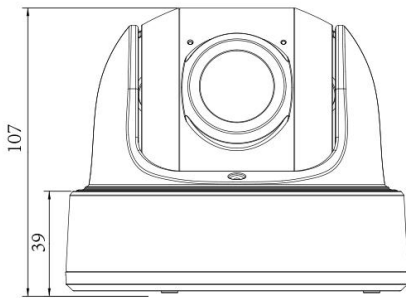

AI 180° Panoramic Mini Dome Network Camera

Intelligent Analytics	Video Analysis	Intrusion Detection, Region Entrance, Region Exiting, Advanced Motion Detection, Tamper Detection,
	Object Counting & Report	Count the number of objects crossing the line, optionally human and vehicle, Support regional people counting for up to 4 detection areas
System	Storage	Support microSD/SDHC/SDXC Card Local Storage, up to 1TB
	Advanced Function	Heat Map, BLC, HLC, 2D DNR, 3D DNR, Defog, AWB, IP Address Filtering, AGC, Anti-flicker, Corridor Mode, Deblur, Watermark
	SIP/VoIP Support	Yes, Voice & Video-over-IP
	Event Trigger	Motion Detection, Network Disconnection, Audio Alarm, etc.
	Event Action	FTP Upload, SMTP Upload, SD Card Record, SIP Phone, HTTP Notification, etc.
	System Compatibility	ONVIF Profile G & M & S & T, API
General	Working Temperature	-40°C~60°C
	Working Humidity	0~95%(Non-condensing)
	Power Supply	PoE (802.3af) / DC 12V ± 10%
	Power Consumption	7W MAX 10W MAX (With IR on)
	Weather Proof	Up to IP67-rated for Weather-resistant Performance
	Housing	Vandal-proof IK10-rated Metal Housing
	Weight	853g
	Dimensions	Φ127mmX107mm
	Warranty	3/5 Years

V8.05

AI 180° Panoramic Mini Dome Network Camera

Units: mm

A01 Pole Mount

Weight: 720g

Dimensions: 170*51.5*152.6mm

A03 External Corner Bracket

Weight: 900g