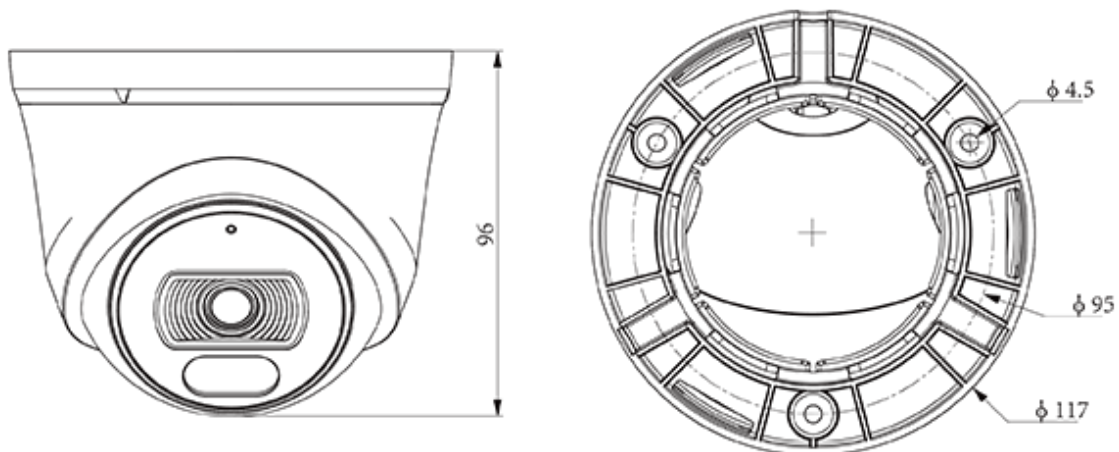

### KEY FEATURES

- Metal+plastic housing
- Up to Max. Resolution
- S+265/H.265/H.264B/H.264M/H.264H
- Color:0.02Lux@(F2.0,AGC ON),B/W:0Lux with IR
- IR Range 30m
- Built-in Mic
- Support Smart surveillance
- Operating Conditions -30°C~60°C(No turning on the light), Humidity 95% or less (no condensation)
- POE 802.3af,MAX 6W

## SPECIFICATIONS

Camera	
Image Sensor	1/2.9"CMOS
Min. Illumination	Color:0.02Lux@(F2.0,AGC ON),B/W:0Lux with IR
Shutter Time	1s~1/100000s
Day&Night	IR-cut filter with auto switch (ICR)
WDR	DWDR
S/N	>37dB
Angle Adjustment	0~340°(P); 0~75°(T); 0~360°(R)
Lens	
Lens Type	Fixed focal lens
Focal Length	2.8mm
Lens Mount	M12
Aperture Range	F2.0
Field of View	102.8°(H); 57.6°(V); 117.8°(D)
DORI Distance	Detect:40.0m Observe:15.9m Recognize:8.0m Identify:4.0m
Illuminator	
IR LEDs	2
IR Distance	30m
Wavelength	850nm
Compression Standard	
Video Compression	S+265/H.265/H.264B/H.264M/H.264H
Video Bit Rate	32k~4Mbps
Audio Compression	G.711A/G.711U
Audio Sampling Rate	8kHz
Image	
Main Stream	PAL:25fps(1920×1080, 1280×720, 704×576, 640×480) NTSC:30fps(1920×1080, 1280×720, 704×480, 640×480)
Sub Stream	PAL:25fps(704×576, 704×288, 352×288, 640×360) NTSC:30fps(704×480, 704×240, 352×240, 640×360)
BLC	Yes
HLC	Yes
AGC	Yes
3D DNR	Yes
White Balance	Auto/Semi-Auto/Manual/Sunshine/Nature Light/Warmlight Lamp/Daylight Lamp/Filament Lamp/Lock White Balance
OSD	Overlay of additional characters in 1 regions, 1 line, with a maximum of 48 characters or 16 Chinese characters per region; 16*16/32*32/48*48
Privacy Mask	4 black static areas
Defog	Yes

## DIMENSIONS (Unit: mm)