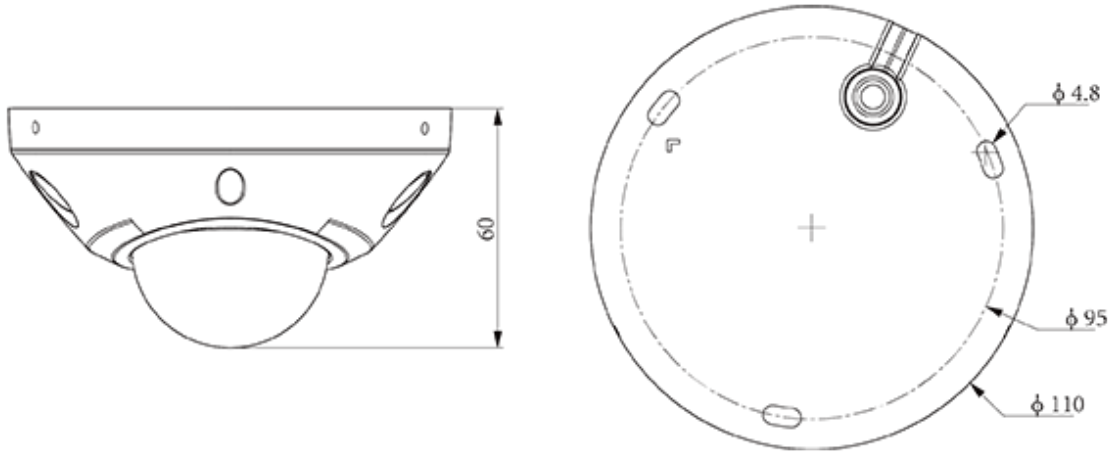

TC-C35PS Spec:I3/E/Y/M/H/2.8mm/V4.2

Dome Camera

Pro Series

KEY FEATURES

- Metal housing
- Up to Max. Resolution
- S+265/H.265/H.264B/H.264M/H.264H/Motion JPEG
- Color:0.002Lux@(F1.6,AGC ON),B/W:0Lux with IR
- IR Range 30m
- Built-in Mic
- Support microSD/microSDHC/microSDXC card, up to 512 GB
- Support Smart surveillance, Face Capture
- Support Human/Vehicle Classification
- Operating Conditions -40°C~65°C(No turning on the light), Humidity 95% or less (no condensation)
- DC12V±25%,MAX 6.5W, POE 802.3af,MAX 8W
- IP66

SPECIFICATIONS

Camera	
Image Sensor	1/2.7"CMOS
Min. Illumination	Color:0.002Lux@(F1.6,AGC ON),B/W:0Lux with IR
Shutter Time	1s~1/100000s
Day&Night	IR-cut filter with auto switch (ICR)
WDR	120dB
S/N	>39dB
Angle Adjustment	-22.5~22.5°(P); 0~75°(T); 0~360°(R)
Lens	
Lens Type	Fixed focal lens
Focal Length	2.8mm
Lens Mount	M12
Aperture Range	F1.6
Field of View	109°(H); 59°(V); 125.4°(D)
DORI Distance	Detect:56m Observe:22m Recognize:11m Identify:5.6m
Illuminator	
IR LEDs	2
IR Distance	30m
Wavelength	850nm
Compression Standard	
Video Compression	S+265/H.265/H.264B/H.264M/H.264H/Motion JPEG
Video Bit Rate	32k~16Mbps
Audio Compression	G.711A/G.711U/ADPCM_D/AAC_LC
Audio Sampling Rate	8kHz/32kHz/48kHz
Image	
Main Stream	PAL:25fps(2880×1620, 2688×1520, 2560×1440, 2304×1296) 50fps(1920×1080, 1280×720) NTSC:30fps(2880×1620, 2688×1520, 2560×1440, 2304×1296) 60fps(1920×1080, 1280×720)
Sub Stream	PAL:25fps(704×576, 704×288, 352×288, 640×360) NTSC:30fps(704×480, 704×240, 352×240, 640×360)
Third Stream	PAL:25fps(1280×720, 704×576, 640×360, 704×288, 352×288) NTSC:30fps(1280×720, 704×480, 640×360, 704×240, 352×240)
BLC	Yes
HLC	Yes
AGC	Yes
3D DNR	Yes
White Balance	Auto/Semi-Auto/Manual/Sunshine/Nature Light/Warmlight Lamp/Daylight Lamp/Filament Lamp/Lock White Balance

Package Dimensions 140(L)140(W)120(H)mm

GrossWeight 0.5kg

DIMENSIONS (Unit: mm)

Assembly diagram of Junction Box