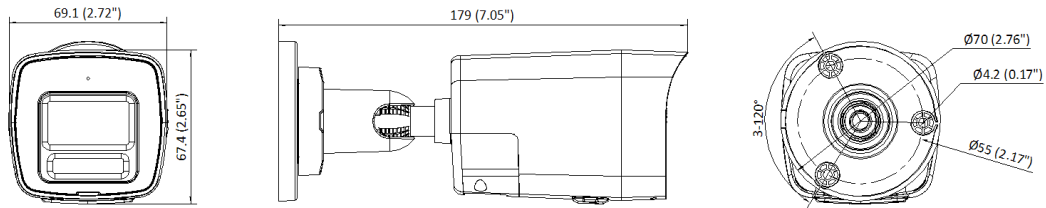

▪ Dimension

Unit: mm (inch)

▪ Accessory

▪ Optional

DS-1275ZJ-SUS Vertical Pole Mount	DS-1276ZJ-SUS Corner Mount	DS-1280ZJ-XS Junction Box

Headquarters

No.555 Qianmo Road, Binjiang District,
Hangzhou 310051, China
T +86-571-8807-5998
Technical Support: support@hikvision.com

Follow us on social media to get the latest product and solution information.

Hikvision

HikvisionHQ

HikvisionHQ

Hikvision_Global

Hikvision
Corporate Channel

hikvisionhq