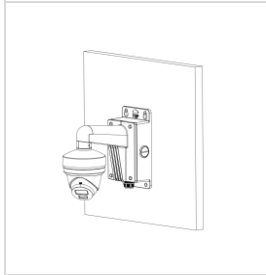

Headquarters

No.555 Qianmo Road, Binjiang District,
Hangzhou 310051, China
T +86-571-8807-5998
Technical Support: support@hikvision.com

Follow us on social media to get the latest product and solution information.