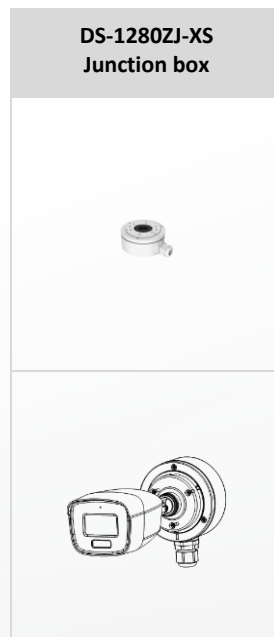

## 3K Dual Light Audio Fixed Bullet Camera

- High quality imaging with 3K, 2960 × 1665 resolution
- 2.8 mm, 3.6 mm fixed focal lens
- Up to 40 m IR distance for bright night imaging
- Up to 40 m white light distance for bright night imaging
- One port for four switchable signals (TVI/AHD/CVI/CVBS)
- Water and dust resistant (IP66)
- High quality audio with audio over coaxial cable, built-in microphone
- Smart-Hybrid light, optimize your security with flexible lighting options

▪ **Available Model**

THC-B257-LMS(2.8mm)

THC-B257-LMS(3.6mm)

THC-B257-LMS(6mm)

▪ **Dimension**

Unit: mm (inch)

▪ **Accessory**

▪ **Optional**