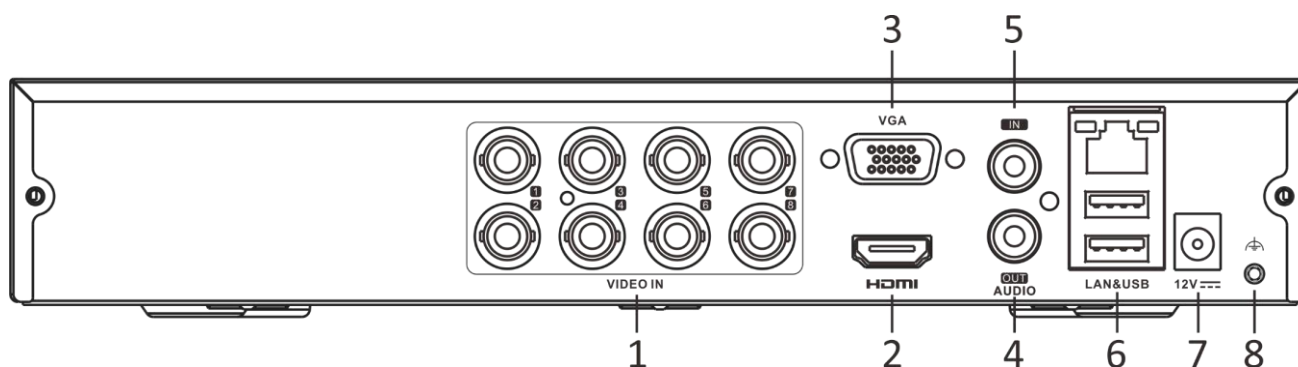

**Note:**

Enhanced IP mode might be conflicted with smart events (motion detection 2.0 and perimeter protection) or other functions, please refer to the user manual for details.

Dimension

scale/1:1;Unit/mm

## Physical Interface

No.	Description	No.	Description
1	Video and coaxial audio in	5	AUDIO IN, RCA connector
2	HDMI interface	6	LAN network interface and USB interface
3	VGA interface	7	12 VDC power input
4	AUDIO OUT, RCA connector	8	GND