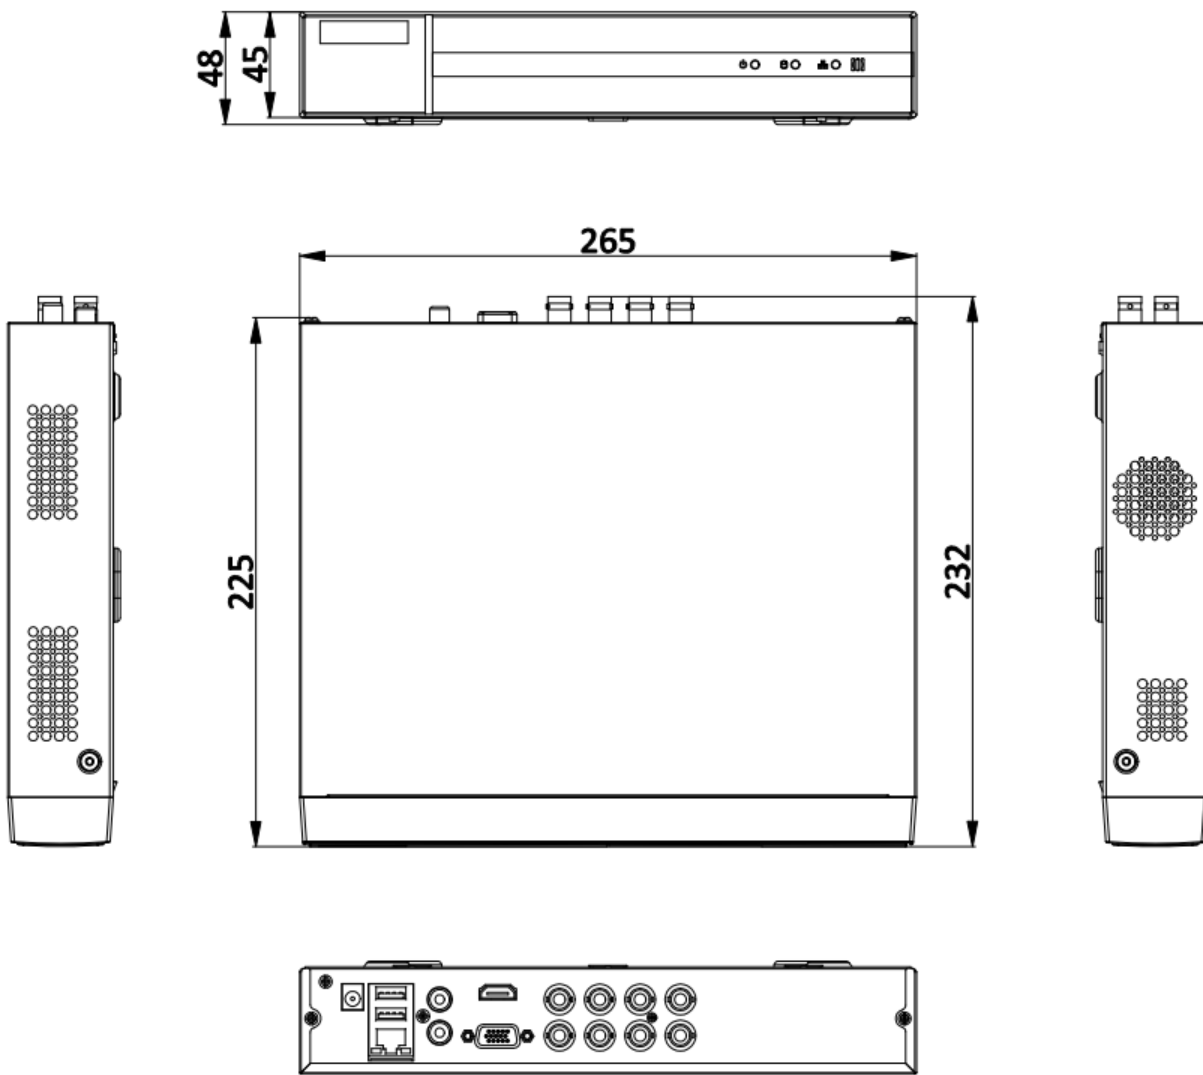

Dimension

scale/1:1;Unit/mm