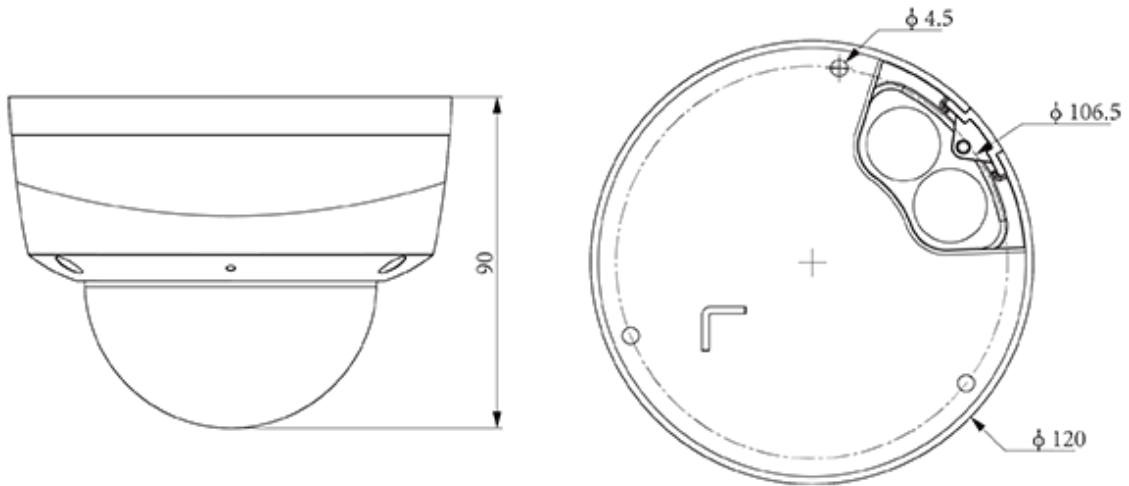

## Interface

Communication Interface	1*RJ-45 (10/100 Base-T)
Built-in Mic	Yes
Reset Button	Yes(Built-in)
On-board Storage	Support microSD/microSDHC/microSDXC card,up to 512GB
RTC	Yes

Boundary Dimensions	120(L)120(W)90(H)mm
Package Dimensions	140(L)140(W)120(H)mm
GrossWeight	0.61kg

## DIMENSIONS (Unit: mm)