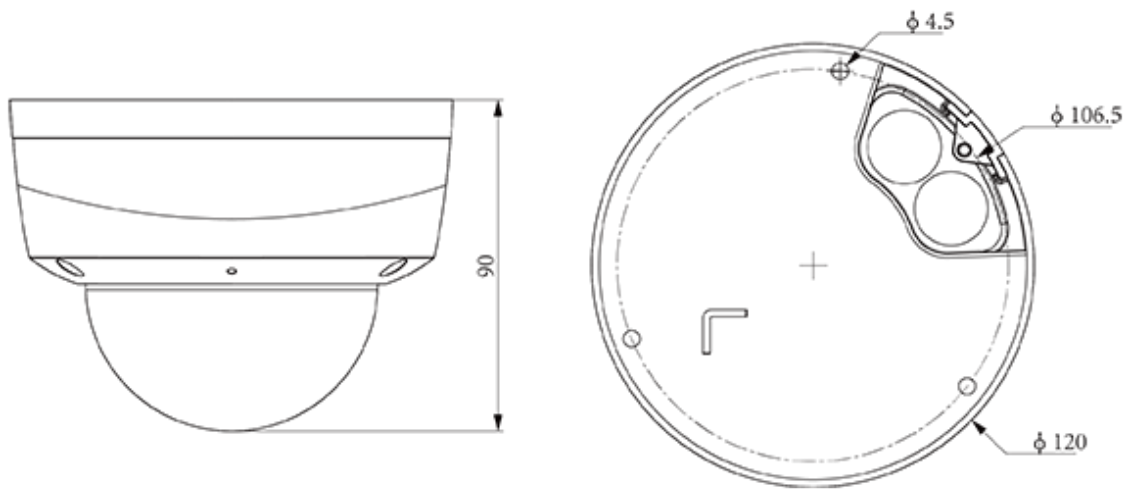

Storage Temperature	-40°C~65°C(-40°F~149°F)
Storage Humidity	10%~95%RH(non-condensing)
Power Supply	DC12V±25%,Max. 5.5W; PoE:IEEE 802.3af,Max. 7W
Protection	Surge4000V; ESD6000V; IP66; IK10
Boundary Dimensions	120(L)120(W)90(H)mm
Package Dimensions	140(L)140(W)120(H)mm
GrossWeight	0.68kg

DIMENSIONS (Unit: mm)

Assembly diagram of Junction Box

A29