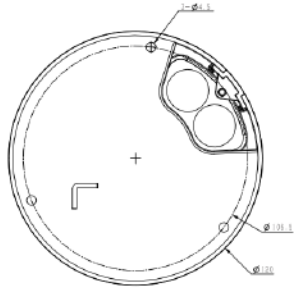

Tiandy Technologies Co.,Ltd.

Email: sales@tiandy.com

Tel: +86-22-58596065

Website: en.tiandy.com

Fax: +86-22-58596048

SPECIFICATIONS

Camera	
Image Sensor	1/2.8"CMOS
Min. Illumination	Color:0.002Lux@(F1.6,AGC ON),B/W:0Lux with IR
Shutter Time	1s-1/100000s
Day&Night	IR-cut filter with auto switch (ICR)
WDR	120dB
S/N	>42dB
Angle Adjustment	0-330°;0-75°;0-350°
Lens	
Lens Type	Fixed
Focal Length	2.8mm
Lens Mount	M12
Aperture Range	F1.6,Fixed
Field of View	105°(H);56.7°(V);121.3°(D)
DORI Distance	Detect:38.6m Observe:15.3m Recognize:7.7m Identify:3.8m
Illuminator	
IR LEDs	8
IR Distance	30m
Wavelength	850nm
White LEDs	N/A
Whitelight Distance	N/A
Compression Standard	
Video Compression	S+265/H.265/H.264B/H.264M/H.264H
Video Bit Rate	32k-6M
Audio Compression	G.711A/G.711U/ADPCM_D
Audio Sampling Rate	8kHz/32kHz/48kHz
Image	
Max. Resolution	1920x1080@30fps
Main Stream	PAL:25fps(1920x1080,1280x720,640x480,704x576) NTSC:30fps(1920x1080,1280x720,640x480,704x480)
Sub Stream	PAL:25fps(704x576,704x288,640x360,352x288) NTSC:30fps(704x480,704x240,640x360,352x240)
Third Stream	N/A
BLC	Yes
HLC	Yes
AGC	Yes
3D DNR	Yes
White Balance	Auto/Semi-auto/Manual/Sunny/Natural light/Warm light/ Sodium lamp/Incandescent lamp/Locked white balance
ROI	8 regions
Corridor mode	N/A
EIS	N/A
OSD	1 region;16*16/32*32/48*48
Picture Overlay	N/A
Privacy Mask	4 regions
Defog	Yes

Tiandy

DIMENSIONS (Unit: mm)

ACCESSORIES

A25_V2.0

A29

A35_V5.0

A36_V5.0

Tiandy Technologies Co.,Ltd.