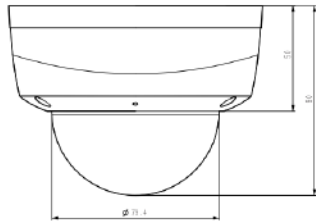

Tiandy

DIMENSIONS (Unit: mm)

ACCESSORIES