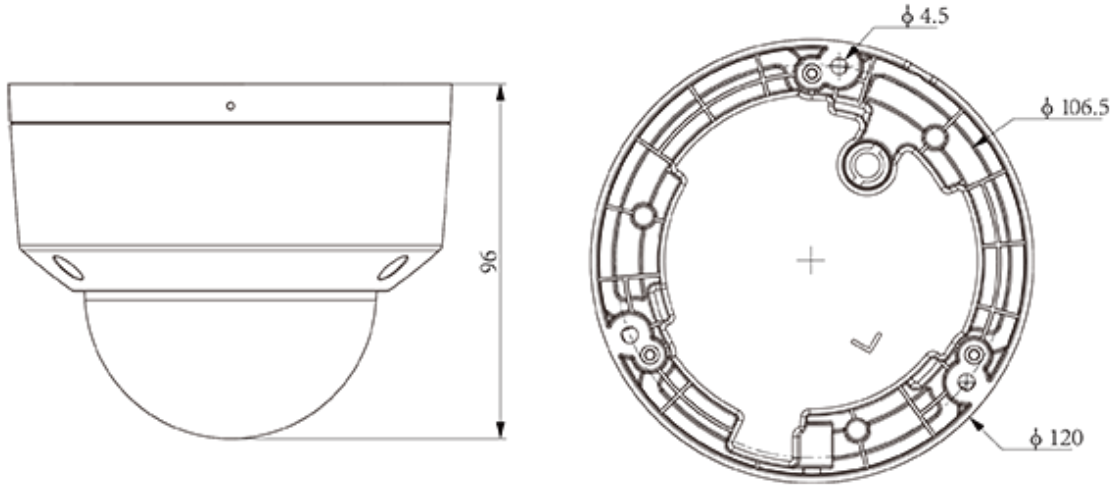

## Interface

Communication Interface	1*RJ-45,10/100 Mbps self-adaptive Ethernet port
Reset Button	Yes(Built-in)
On-board storage	Support microSD/microSDHC/microSDXC card, up to 512 GB
RTC	Yes

## DIMENSIONS (Unit: mm)