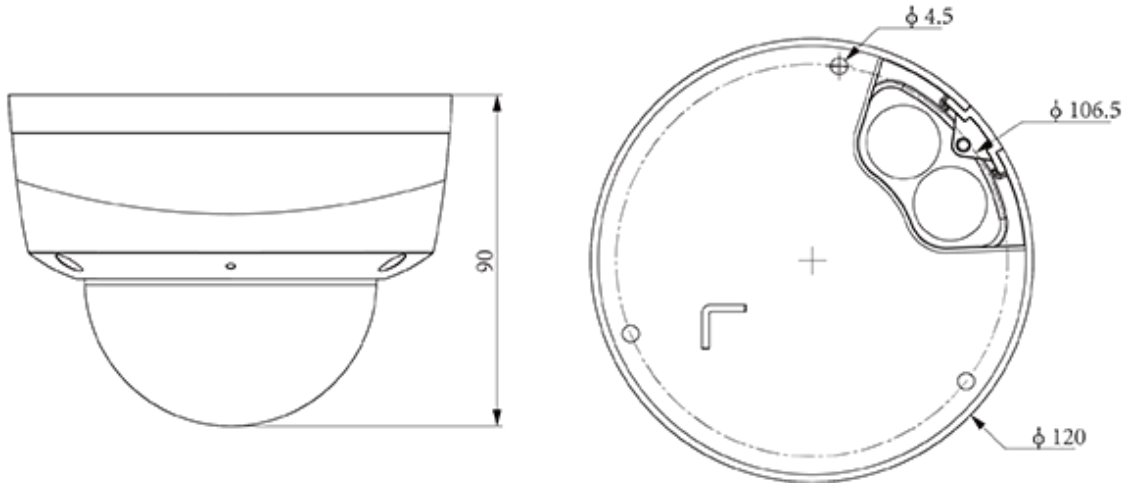

Interface

Communication Interface	1*RJ-45,10/100 Mbps self-adaptive Ethernet port
Audio I/O	1; 1
Alarm I/O	1-ch,TTL input,3mA,3.3VDC; 1-ch,TTL output,30mA,12VDC
Reset Button	Yes(Built-in)
On-board storage	Support microSD/microSDHC/microSDXC card, up to 512 GB
RTC	Yes

Protection	Surge4000V; ESD6000V; IP66; IK10
Boundary Dimensions	120(L)120(W)90(H)mm
Package Dimensions	140(L)140(W)120(H)mm
GrossWeight	0.68kg

DIMENSIONS (Unit: mm)

Assembly diagram of Junction Box

A36

A29