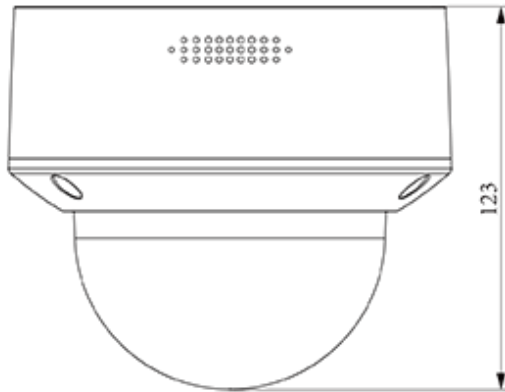

Interface

Communication Interface	1*RJ-45,10/100 Mbps self-adaptive Ethernet port
Audio I/O	1; 1
Alarm I/O	1-ch,TTL input,3mA,3.3VDC; 1-ch,TTL output,30mA,12VDC
Reset Button	Yes(Built-in)
On-board storage	Support microSD/microSDHC/microSDXC card, up to 512 GB
RTC	Yes

General

Web Client Language	19 languages Simple Chinese/Traditional Chinese/English/Spanish/Korean/Italian/Turkish/Russian/Thai/French/Polish/Dutch/Hebrew/Arabic/Vietnamese/German/Ukrainian/Portuguese/Albanian
Operating Temperature	-40°C~65°C(No turning on the light)
Operating Humidity	Humidity 95% or less (no condensation)
Storage Temperature	-40°C~65°C
Storage Humidity	Humidity 95% or less (no condensation)
Power Supply	DC12V±25%,MAX 8W; POE 802.3at,MAX 9W
Protection	Surge4000V; ESD6000V; IP66; IK10
Boundary Dimensions	143(L)143(W)124(H)mm

Package Dimensions 250(L)180(W)175(H)mm

GrossWeight 1.16kg

DIMENSIONS (Unit: mm)

Assembly diagram of Junction Box

TC-P54BM SpecV3

A28