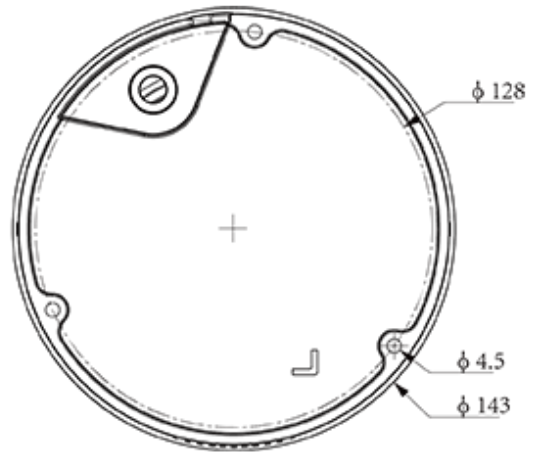

Interface

Communication Interface	1*RJ-45,10/100 Mbps self-adaptive Ethernet port
Audio I/O	1; 1
Alarm I/O	1-ch,TTL input,3mA,3.3VDC; 1-ch,TTL output,30mA,12VDC
Reset Button	Yes(Built-in)
On-board storage	Support microSD/microSDHC/microSDXC card, up to 512 GB
RTC	Yes

Package Dimensions 250(L)180(W)175(H)mm

GrossWeight 1.16kg

DIMENSIONS (Unit: mm)

Assembly diagram of Junction Box

TC-P54BM SpecV3

A28