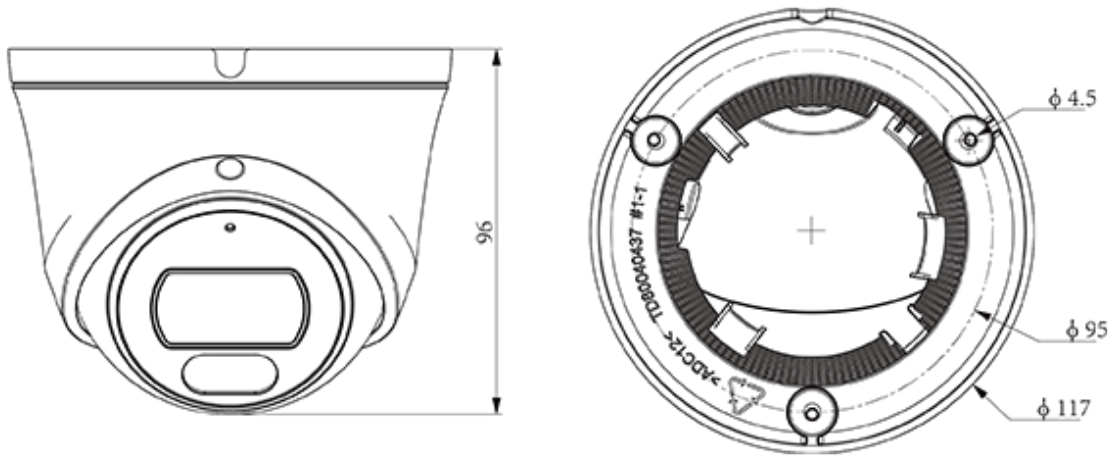

Operating Humidity	≤95%RH
Storage Temperature	-40°C~65°C(-40°F~149°F)
Storage Humidity	10%~95%RH(non-condensing)
Power Supply	DC12V±25%,Max. 7W; PoE:IEEE 802.3af,Max. 8W
Protection	Surge4000V; ESD6000V; IP66
Boundary Dimensions	117(L)117(W)96(H)mm
Package Dimensions	140(L)140(W)120(H)mm
GrossWeight	0.7kg

DIMENSIONS (Unit: mm)