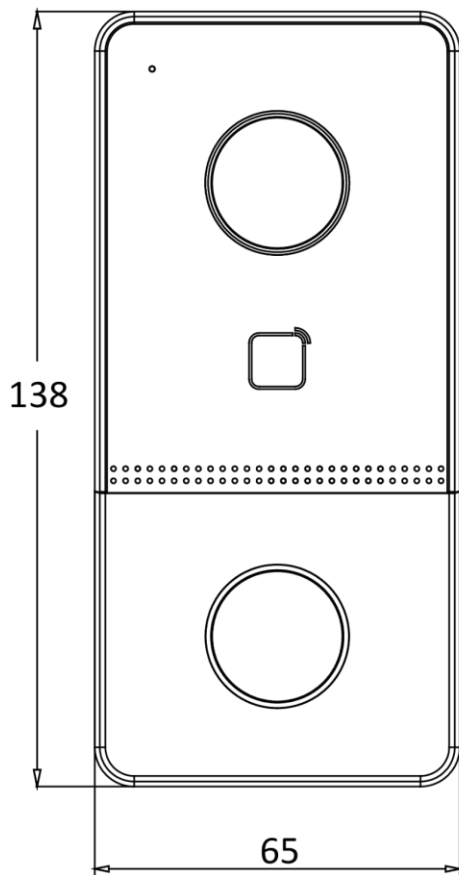

Application environment	Indoor
Protective level	/
Weight	With package: 336.6 g Without package: 197.8 g
Language	English, French, Portuguese, Portuguese (Brazil), Spanish, Russian, German, Italian, Polish, Turkish, Vietnamese, Arabic, Czech, Hungarian, Dutch, Romanian, Bulgarian, Ukrainian, Croatian, Serbian, Greek, Lithuanian, Estonian, Latvian, Norwegian Danish, Slovenian, Slovak, Swedish, Finnish, Traditional Chinese, Mongolian, Hebrew, Kazakh, Uzbek

▪ **Available Model**

VI-K46P

▪ **Dimension**

Unit:mm