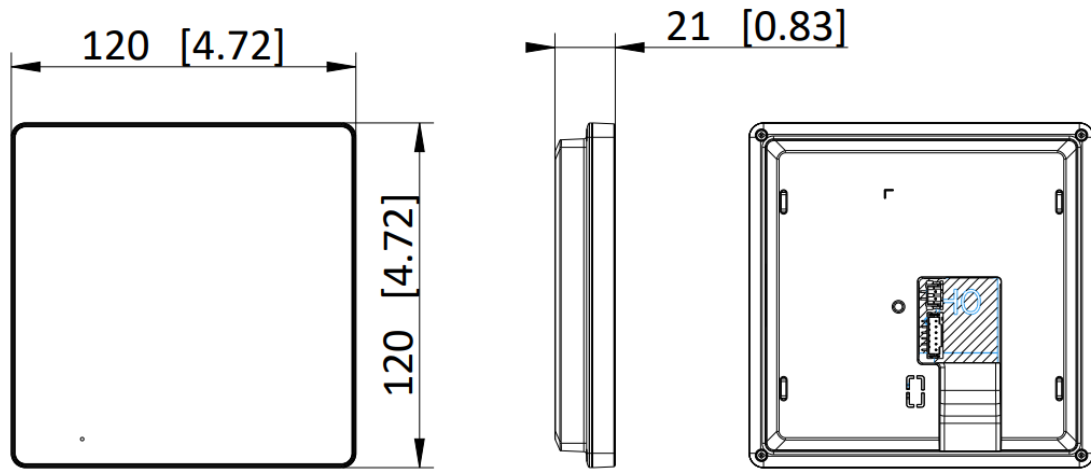

Power supply	IEEE802.3af, standard PoE 12 VDC
Application environment	Outdoor
Weight	Net weight: 0.190 kg; Gross weight: 0.414 kg
Indoor station	
Operation system	Embedded Linux operation system
RAM	128 MB
ROM	16 MB
Processor	Embedded processor
Indoor station	
Display resolution	480 × 272
Operation method	Capacitive touch screen with 9 touch buttons
Screen size	4.3-inch colorful TFT screen
Type	Colorful TFT screen
Indoor station	
Video compression standard	/
Resolution	/
Lens	/
Wide dynamic range (WDR)	/
FOV	/
Indoor station	
Audio input	Built-in omnidirectional microphone
Audio output	Built-in loudspeaker
Audio quality	Noise suppression and echo cancellation
Audio compression standard	G.711 U, G.711 A
Volume adjustment	Adjustable
Audio compression bitrate	64 Kps
Indoor station	
Notice capacity	200
Linked indoor extensions capacity	16
Indoor station	
Wi-Fi	Wi-Fi 802.11 b/g/n, 2.4 GHz
Network protocol	TCP/IP, SIP, RTSP
Indoor station	
Network interface	1 RJ-45 10/100 Mbps self-adaptive
Indoor station	
Power consumption	≤ 4 W
Button	9 physical button
Working temperature	-10 °C to 50 °C (14 °F to 122 °F)
Power supply	IEEE802.3af, Standard PoE, 12 VDC
Working humidity	10% to 95% (no-condensing)
Dimension (L x W x H)	200 mm × 140 mm × 15.1 mm (7.9" × 5.5" × 0.6")
Dimension (W × H × D)	120 mm × 120 mm × 21 mm (4.7" × 4.7" × 0.83")
Installation	Wall mounting, table mounting

Application environment	Indoor
Protective level	/
Weight	With package: 336.6 g Without package: 197.8 g
Language	English, French, Portuguese, Portuguese (Brazil), Spanish, Russian, German, Italian, Polish, Turkish, Vietnamese, Arabic, Czech, Hungarian, Dutch, Romanian, Bulgarian, Ukrainian, Croatian, Serbian, Greek, Lithuanian, Estonian, Latvian, Norwegian Danish, Slovenian, Slovak, Swedish, Finnish, Traditional Chinese, Mongolian, Hebrew, Kazakh, Uzbek

▪ **Available Model**

VI-K46P

▪ **Dimension**

Unit:mm

Unit:mm [inch]

SCALE	1:1
-------	-----

- Accessory
- Included

HiLook