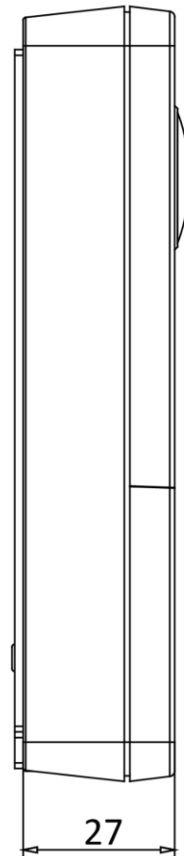

▪ Specification

Door station	
Processor	Embedded high performance processor
Operation system	Linux
ROM	32 MB
RAM	256 MB
Door station	
Supplement light	IR light, up to 3 m
Resolution	Main stream: 1920 × 1080p Sub stream: 704 × 576p
Lens	2MP HD camera
Wide dynamic range (WDR)	120 dB
Field of view	Horizontal: 131°, Vertical: 78°
Video Compression Standard	H.264
Door station	
Audio input	1 built-in omnidirectional microphone
Audio output	1 built-in loudspeaker
Volume adjustment	Adjustable
Audio quality	Noise suppression and echo cancellation
Audio compression standard	G.711 U
Audio compression Rate	64 Kbps
Door station	
User capacity	2000
Linked indoor station capacity	16
Card capacity	10000
Door station	
Network protocol	TCP/IP, RSTP
Door station	
Network interface	1 RJ-45, 10/100 Mbps self-adaptive
RS-485	1
Alarm input	4
Lock control	1 relay, Max. 30 VDC 2 A
Exit button	1
Door contact input	1
TAMPER	1
Door station	
Button	1 physical button(s)
Power consumption	< 10 W
Working temperature	-40 °C to 55 °C(-40 °F to 131 °F)
Working humidity	10% to 95% (no-condensing)
Dimension	138 mm × 65 mm × 27 mm (5.4" × 2.6" × 1.1")
Installation	Surface mounting
Protection level	IP65
Indicator	2

▪ **Available Model**

VI-K46P

▪ **Dimension**

Unit:mm

Unit:mm [inch]

SCALE	1:1
-------	-----

- Accessory
- Included

HiLook